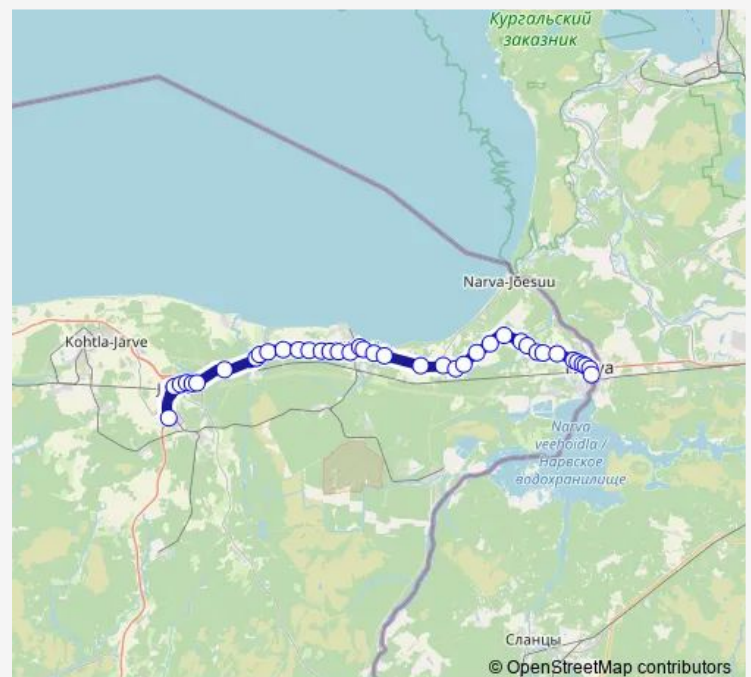

Bus 84 Keskhaigla - Jõhvi - Sillamäe - Narva

[Go to website](#)

Direction

Keskhaigla — Narva

39 stops

[Open route schedule](#)

Keskhaigla

Jõhvi bussijaam

Järle

Linda

Männi

Järve

Kõrve

Oru rist

Voka rist

Luhamäe

Konju

Maie

Vaivina

Päite

Gaasitrass

Türsamäe

Haigla

Kultuurimaja

Sõpruse

Kooli

Perjatsi

Route schedule

Keskhaigla — Narva

Monday 08:20-20:10

Tuesday 08:20-20:10

Wednesday 08:20-20:10

Thursday 08:20-20:10

Friday 08:20-20:10

Saturday 20:10

Sunday 20:10

Route info

Direction: Keskhaigla

Stops: 39

Trip Duration: 1 hour 15 min

84 — Keskhaigla - Jõhvi - Sillamäe - Narva

BusMaps