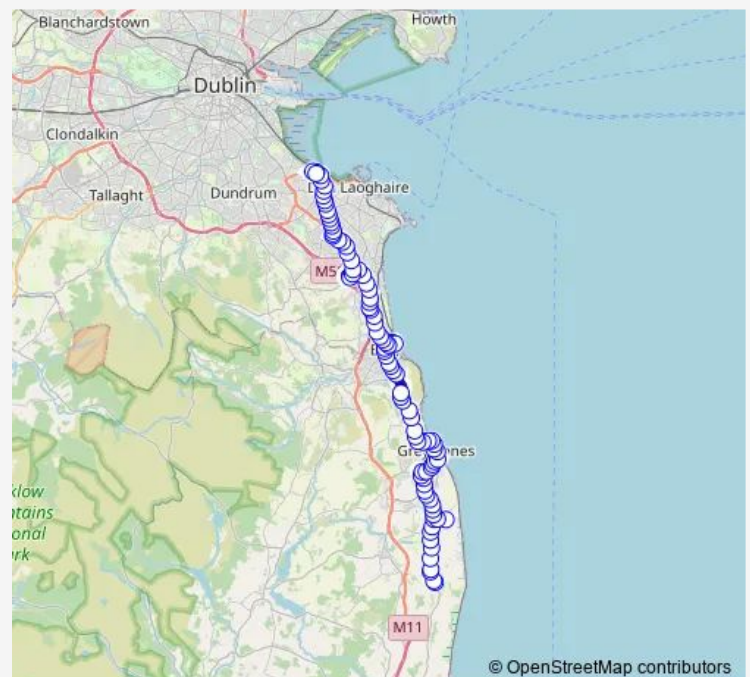

### Route schedule

Sea Road — Temple Road

Monday 05:00-22:50

Tuesday 05:00-22:50

Wednesday 05:00-22:50

Thursday 05:00-22:50

Friday 05:00-22:50

Saturday 05:15-23:30

### Route info

Direction: Sea Road

Stops: 91

Trip Duration: 1 hour 41 min

84 — Newcastle - Blackrock

Mill Road

Tennis Club

Burnaby Park

## Route info

Direction: Temple Road

Stops: 89

Trip Duration: 1 hour 44 min

St Columcille's Hospital

Kentfield

Station Road

Stonebridge Close

Leabeg Lane

Newcastle Lower

Newcastle Middle

Sea Road

84 Bus time schedules and route maps are available in an offline PDF at [busmaps.com](https://busmaps.com). Use the [busmaps.com](https://busmaps.com) website to see live bus times, train schedule or subway schedule, and step-by-step directions for all public transit in Dublin