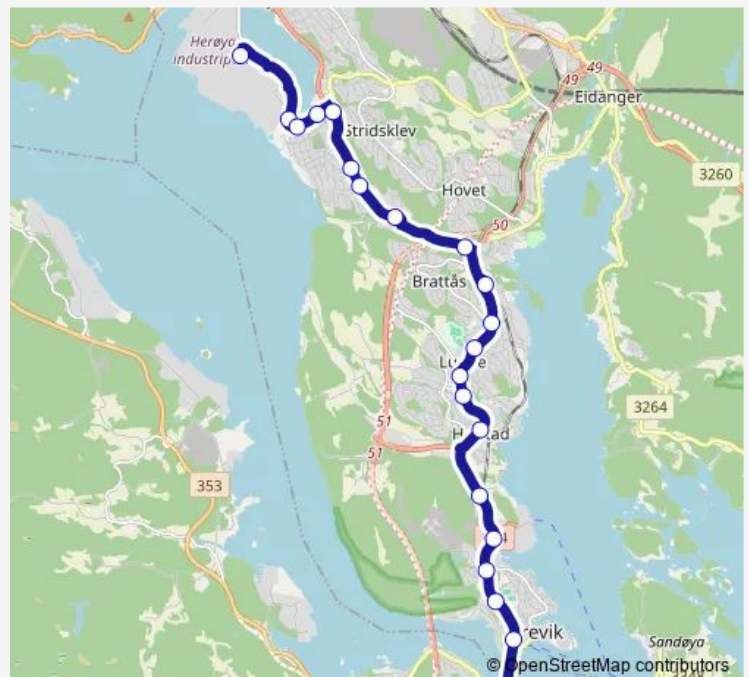

Local Bus Service 84 Stathelle-Skjelsvik-Herøya

[Go to website](#)

Direction

Stathelle — Herøya Industripark

21 stops

[Open route schedule](#)

Stathelle

Breviksbrua

Furulund

Setrevegen

Tangenvegen

Ørvik

Heistad

Grava

Lundedalen

Løvsjø

Brånan

Skjelsvik knutepunkt

Skjelsvikdalen

Skjelsvikskauen

Skrapeklev

Bakkedammen

Vinjegate

Gunnekevgata

Torggata

Fjordgata

Herøya Industripark

Route schedule

Stathelle — Herøya Industripark

Monday 06:23-07:23

Tuesday 06:23-07:23

Wednesday 06:23-07:23

Thursday 06:23-07:23

Friday 06:23-07:23

Saturday —

Sunday —

Route info

Direction: Stathelle

Stops: 21

Trip Duration: 0 hour 22 min

84 — Stathelle-Skjelsvik-Herøya