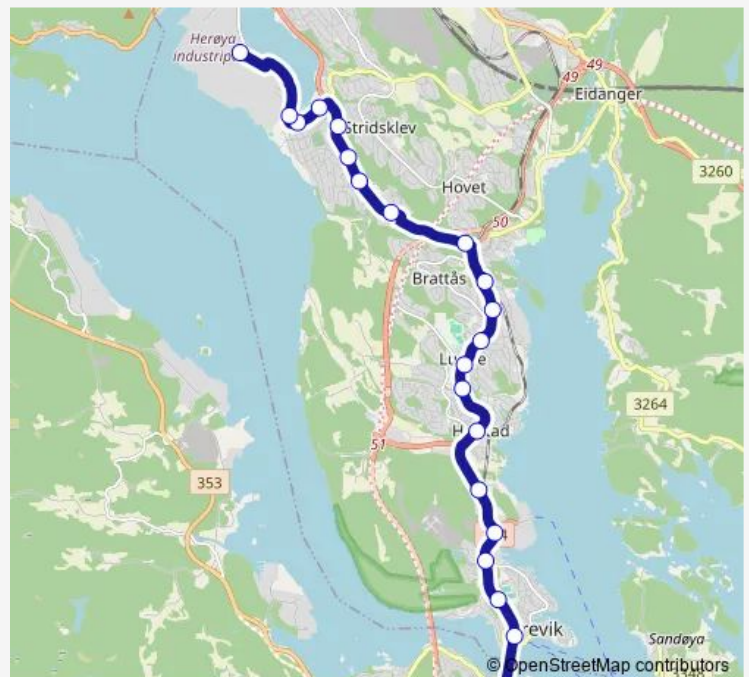

Thursday 06:23-07:23

Friday 06:23-07:23

Saturday —

Sunday —

Route info

Direction: Stathelle

Stops: 21

Trip Duration: 0 hour 22 min

84 — Stathelle-Skjelsvik-Herøya

Direction

Herøya Industripark — Stathelle

27 stops

[Open route schedule](#)

Herøya Industripark

Fjordgata

Torggata

Sunday —

Route info

Direction: Stathelle

Stops: 28

Trip Duration: 0 hour 27 min

Torggata

Fjordgata

Herøya Industripark