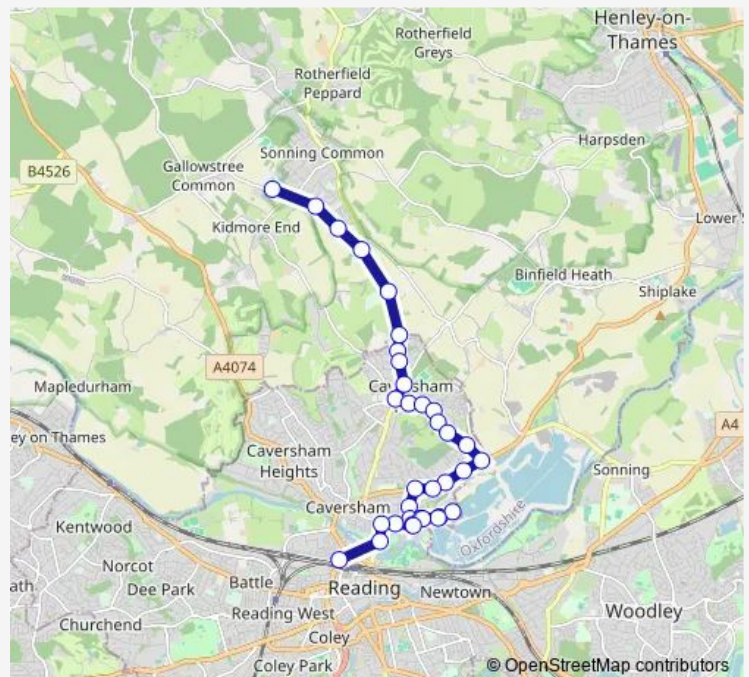

Barnard Close

Ariel View

Milestone Centre

Montpelier Drive

Galsworthy Drive

Earlsfield Close

Henley Road County Boundary

Micklands Road

Thursday 15:25

Friday 15:25

Saturday —

Sunday —

Route info

Direction: Chiltern Edge School

Stops: 34

Trip Duration: 0 hour 40 min

Star Inn

Montague Street

Forge Close

Amersham Road

Ian Mikardo Way

Nire Road

Ian Mikardo Way

Amersham Road

Friday 07:46

Saturday —

Sunday —

Route info

Direction: Caversham Road Fire Station

Stops: 33

Trip Duration: 0 hour 45 min

Kiln Road