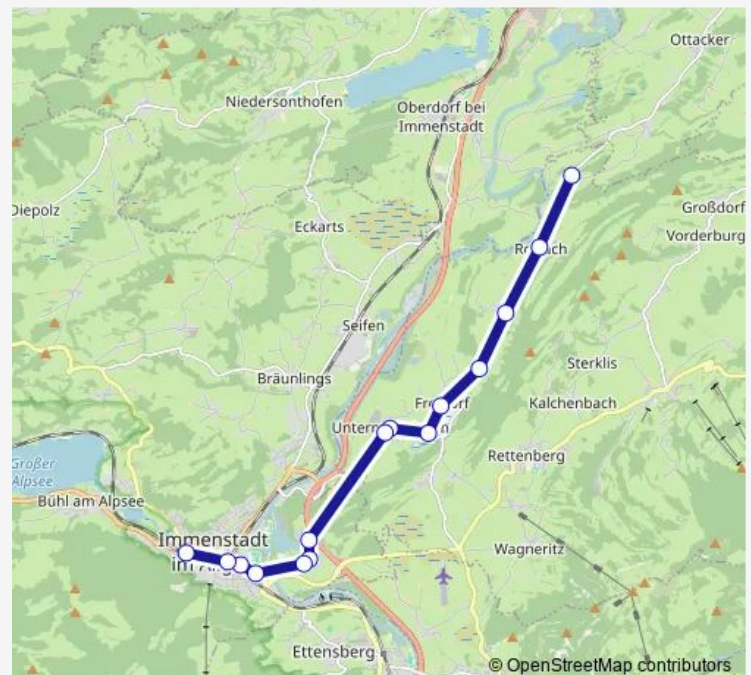

Route schedule

Wolfis — Immenstadt

Monday	16:05-17:56
Tuesday	08:05-17:56
Wednesday	16:05-17:56
Thursday	16:05-17:56
Friday	08:05-17:56
Saturday	08:20-15:45
Sunday	—

Route info

Direction: Wolfis

Stops: 15

Trip Duration: 0 hour 19 min

Direction

Untermaisalstein — Wolfis

4 stops

[Open route schedule](#)

Untermaisalstein

Freidorf, Schmiede

Freidorf, Feuerwehr

Wolfis