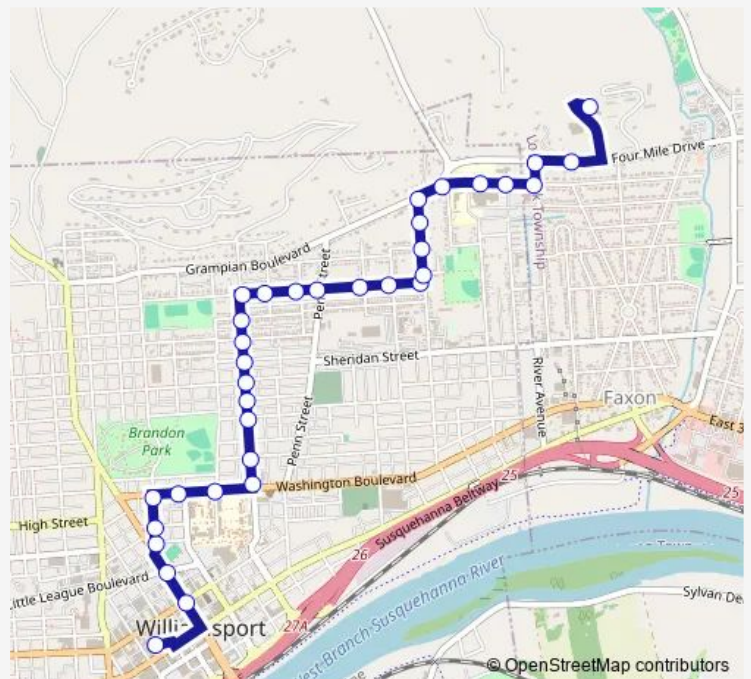

Thursday 06:43-17:43

Friday 06:43-17:43

Saturday 06:43-17:43

Sunday —

Route info

Direction: Bedrock Care North

Stops: 34

Trip Duration: 0 hour 17 min

84 — East End Warren Avenue

Eldred St & Mary St

Eldred St & Franklin St

Franklin St & Lyons Ave

Franklin St & Adams St

Franklin St & Hughes St

Franklin St & Washington Blvd

Franklin St & Ross St

Franklin St & East 4th St

East 4th St & Academy St

East 4th St & Mulberry St

West 4th St & Pine St

William St & Willow St

Trade & Transit Centre

Direction

Trade & Transit Centre — Bedrock Care North

Thursday 06:30-17:35

Friday 06:30-17:35

Saturday 06:30-17:35

Sunday —

Route info

Direction: Trade & Transit Centre

Stops: 34

Trip Duration: 0 hour 13 min