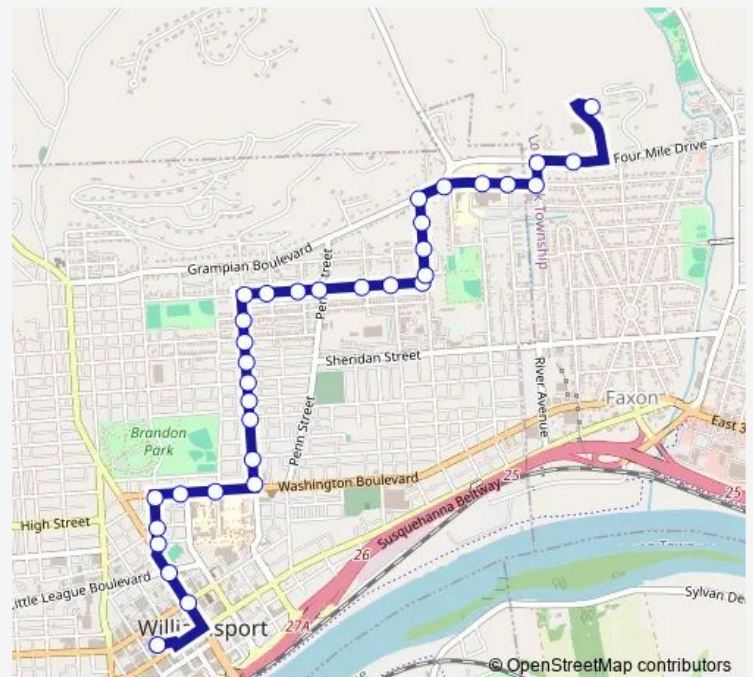

Thursday 06:43-17:43

Friday 06:43-17:43

Saturday 06:43-17:43

Sunday —

Route info

Direction: Bedrock Care North

Stops: 34

Trip Duration: 0 hour 17 min

84 — East End Warren Avenue

Eldred St & Mary St

Eldred St & Franklin St

Franklin St & Lyons Ave

Franklin St & Adams St

Franklin St & Hughes St

Franklin St & Washington Blvd

Franklin St & Ross St

Franklin St & East 4th St

East 4th St & Academy St

East 4th St & Mulberry St

West 4th St & Pine St

William St & Willow St

Trade & Transit Centre

Direction

Trade & Transit Centre — Bedrock Care North

Thursday 06:30-17:35

Friday 06:30-17:35

Saturday 06:30-17:35

Sunday —

Route info

Direction: Trade & Transit Centre

Stops: 34

Trip Duration: 0 hour 13 min