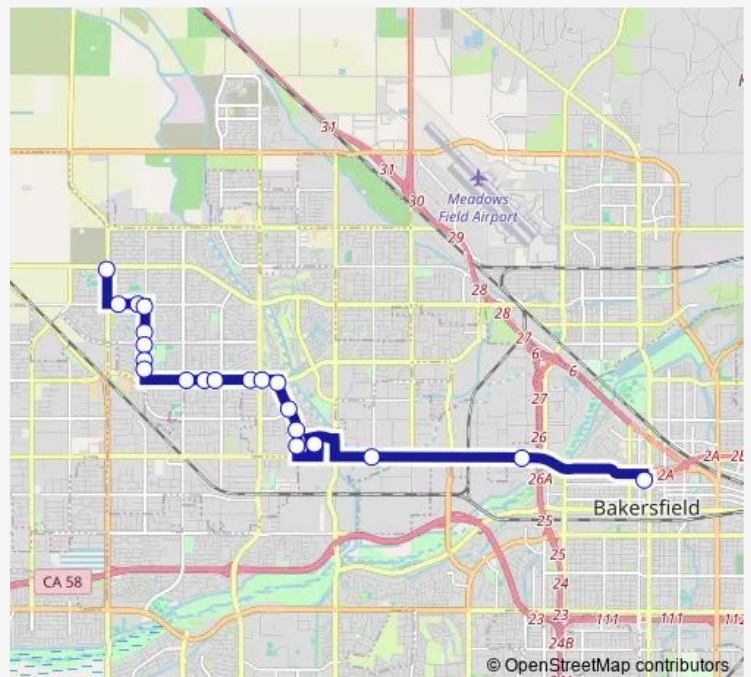

Direction

Frontier High School — Downtown Transit Center

21 stops

[Open route schedule](#)

- Frontier High School
- Reina & Abe
- Reina & Coyote Canyon
- Old Farm & Reina
- Old Farm & Sundance Canyon
- Old Farm & Noriega
- Old Farm & Mauna Loa
- Old Farm & Kingfisher
- Hageman & Jewetta
- Hageman & Sovereign
- Hageman & Verdugo
- Hageman & Brittany
- Hageman & Calloway
- Clay Patrick Farr & Hageman
- Clay Patrick Farr & Meacham
- Clay Patrick Farr & Icicle Creek
- Clay Patrick Farr @ Target
- Walmart @ NW Promenade
- Rosedale @ Vista West High School
- Rosedale & Camino Del Rio
- Downtown Transit Center

Route schedule

Frontier High School — Downtown Transit Center

Monday	07:58-18:28
Tuesday	07:58-18:28
Wednesday	07:58-18:28
Thursday	07:58-18:28
Friday	07:58-18:28
Saturday	07:58-18:28
Sunday	07:58-18:28

Route info

Direction: Frontier High School

Stops: 21

Trip Duration: 0 hour 42 min

84 — Frontier High School/Downtown

Direction

Downtown Transit Center — Frontier High School

20 stops

Tuesday 07:15-17:45

Wednesday 07:15-17:45

Thursday 07:15-17:45

Friday 07:15-17:45

Saturday 07:15-17:45

Sunday 07:15-17:45

Route info

Direction: Downtown Transit Center