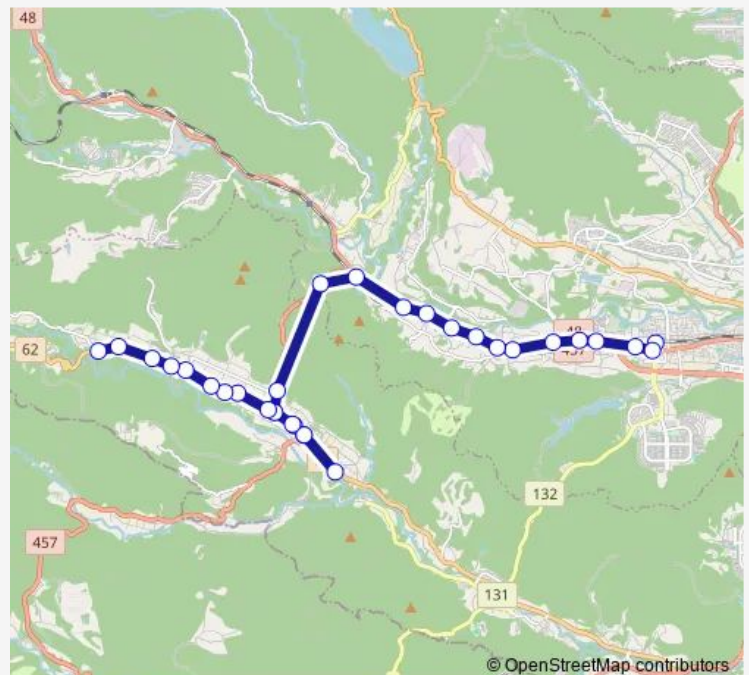

Thursday 07:40

Friday 07:40

Saturday —

Sunday —

Route info

Direction: 愛子駅

Stops: 31

Trip Duration: 0 hour 43 min