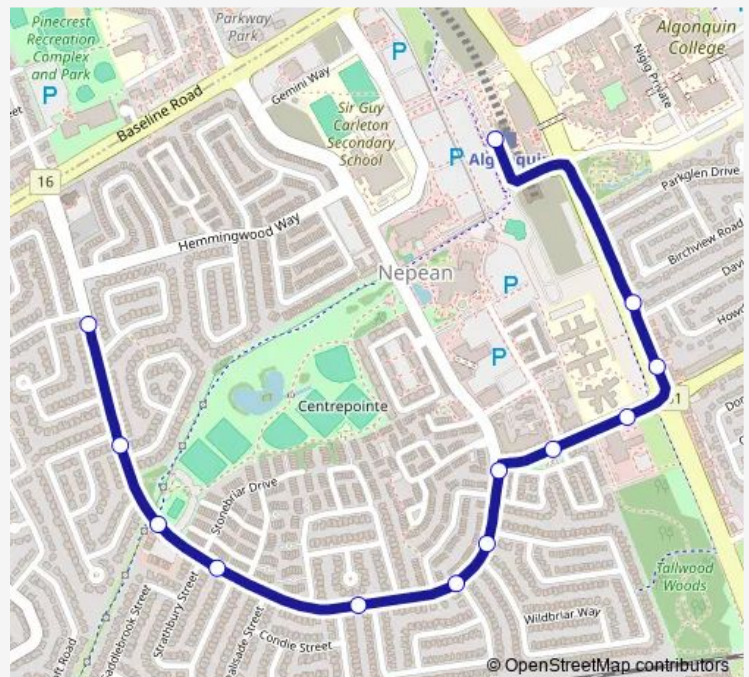

Woodroffe / Meadowlands

Woodroffe / David

Baseline

Route schedule

Centrepointe / Norwich — Baseline

Monday 06:00-22:53

Tuesday 06:00-22:53

Wednesday 06:00-22:53

Thursday 06:00-22:53

Friday 06:00-22:53

Saturday —

Sunday —

Route info

Direction: Centrepointe / Norwich

Stops: 13

Trip Duration: 0 hour 7 min

84 — Centrepointe - Tunney's Pasture

Direction

Baseline — Centrepointe / Norwich

12 stops

[Open route schedule](#)

Baseline

Woodroffe / David

Tallwood / Woodroffe

Tallwood / Meridian

Centrepointe / Tallwood

Centrepointe / AD. 111

Centrepointe / Constellation

Hemmingwood / Centrepointe

Hemmingwood / Thornbury

Hemmingwood / Draffin

Hemmingwood / Covington