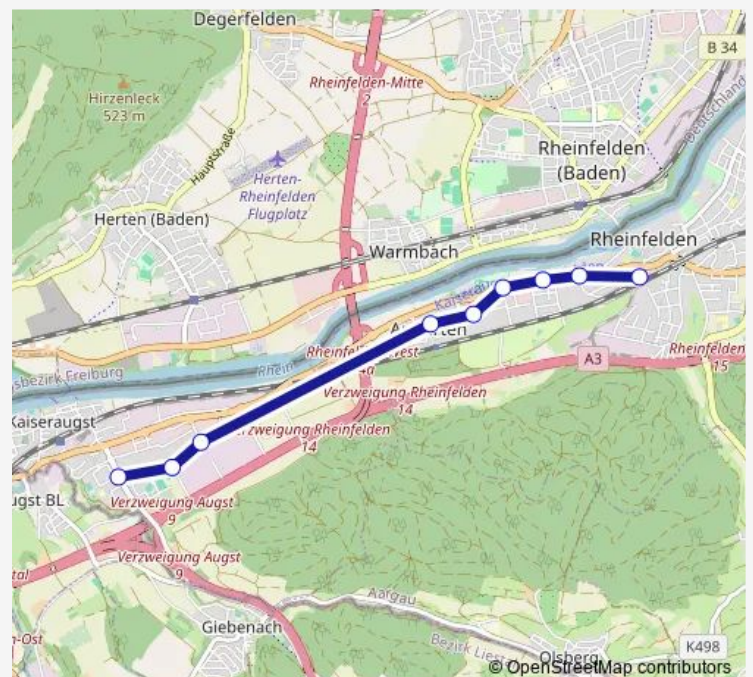

### Direction

undefined — undefined

0 stops

[Open route schedule](#)

### Route info

Direction:

Stops: 0

Trip Duration: — min

## Direction

Eich, Dorf — Sursee, Bahnhof

9 stops

[Open route schedule](#)

Eich, Dorf

Schenkon, Dorf

Schenkon, Zentrum

Schenkon, Zellfeld

## Route info

Direction: Eich, Dorf

Stops: 9

Trip Duration: 0 hour 15 min

84 Bus time schedules and route maps are available in an offline PDF at [busmaps.com](https://busmaps.com). Use the [busmaps.com](https://busmaps.com) website to see live bus times, train schedule or subway schedule, and step-by-step directions for all public transit in Rheinfelden