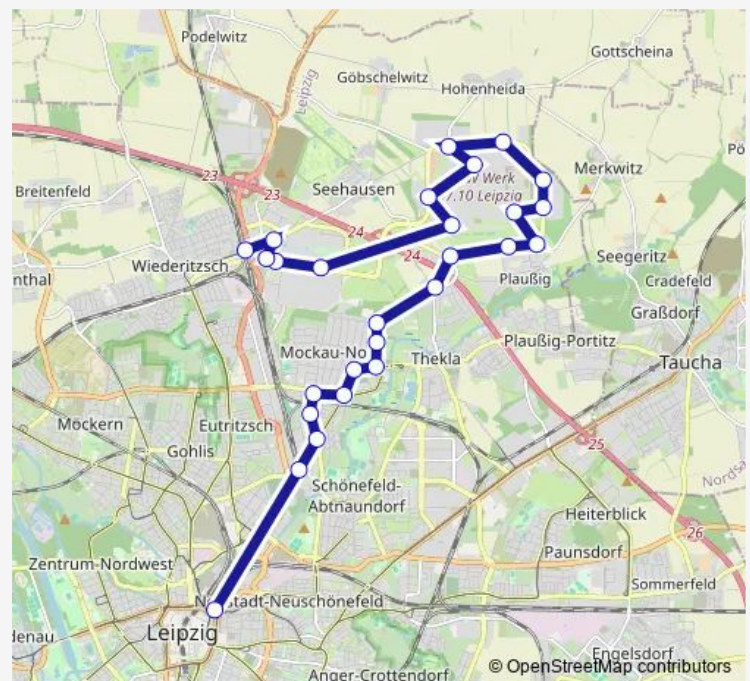

Direction

Leipzig, Hauptbahnhof/Ostseite — Leipzig, DP World Logistics/AVZ Süd

4 stops

[Open route schedule](#)

Leipzig, Hauptbahnhof/Ostseite

Leipzig, Messegelände

Leipzig, Messe-Allee/DP World Logistics

Leipzig, DP World Logistics/AVZ Süd

Route schedule

Leipzig, Hauptbahnhof/Ostseite — Leipzig, DP World Logistics/AVZ Süd

Monday	05:23-13:50
Tuesday	05:23-13:50
Wednesday	05:23-13:50
Thursday	05:23-13:50
Friday	05:23-13:50
Saturday	—
Sunday	—

Route info

Direction: Leipzig, Hauptbahnhof/Ostseite

Stops: 4

Trip Duration: 0 hour 22 min

Direction

Leipzig, S-Bahnhof Messe (Tram/Bus) — Leipzig, Hauptbahnhof (Tram/Bus)

27 stops

[Open route schedule](#)

Leipzig, S-Bahnhof Messe (Tram/Bus)

Leipzig, Messegelände

Leipzig, Congress Center

Leipzig, Messeverwaltung

Leipzig, Messe-Allee/Am alten Flughafen

Leipzig, Messe-Allee/DP World Logistics

Leipzig, BMW/Tor 2