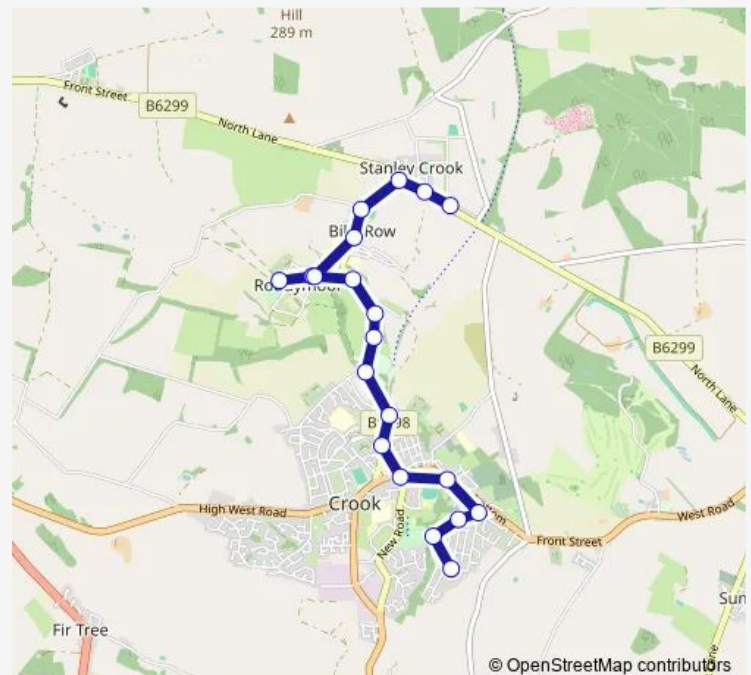

Route schedule

Turning Circle — Ullswater Crescent

Monday 08:35-16:55

Tuesday 08:35-16:55

Wednesday 08:35-16:55

Thursday 08:35-16:55

Friday 08:35-16:55

Saturday 08:55-12:01

Sunday —

Route info

Direction: Turning Circle

Stops: 18

Trip Duration: 0 hour 37 min

■ 84 — Crook - Stanley Crook

Direction

Ullswater Crescent — Turning Circle

20 stops

[Open route schedule](#)

Ullswater Crescent

Coniston Crescent

Grasmere Grove

Ravensworth Court

The Bluebell

Market Place