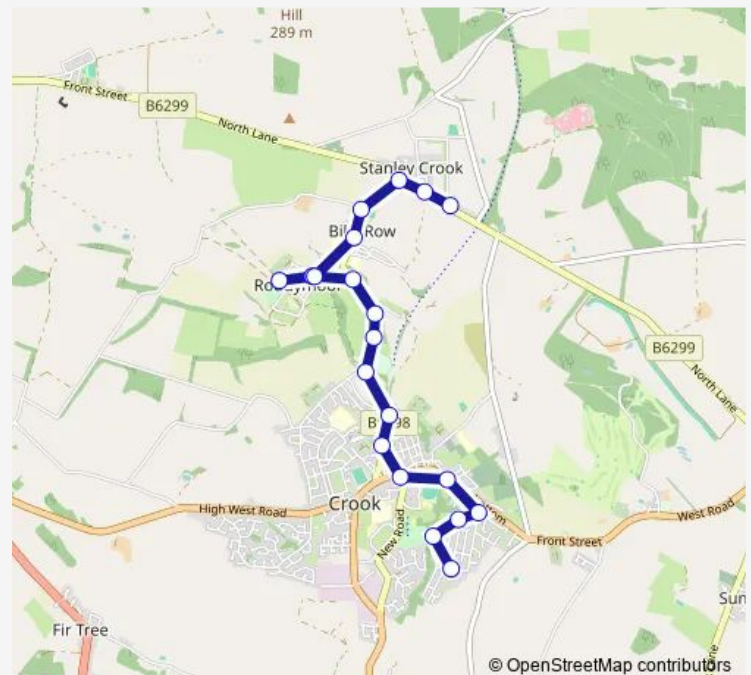

### Route schedule

Turning Circle — Ullswater Crescent

Monday 08:35-16:55

Tuesday 08:35-16:55

Wednesday 08:55-16:55

Thursday 08:55-16:55

Friday 08:55-16:55

Saturday 08:55-12:01

### Route info

Direction: Turning Circle

Stops: 18

Trip Duration: 0 hour 20 min

■ 84 — Crook - Stanley Crook

**Direction**

Ullswater Crescent — Turning Circle

20 stops