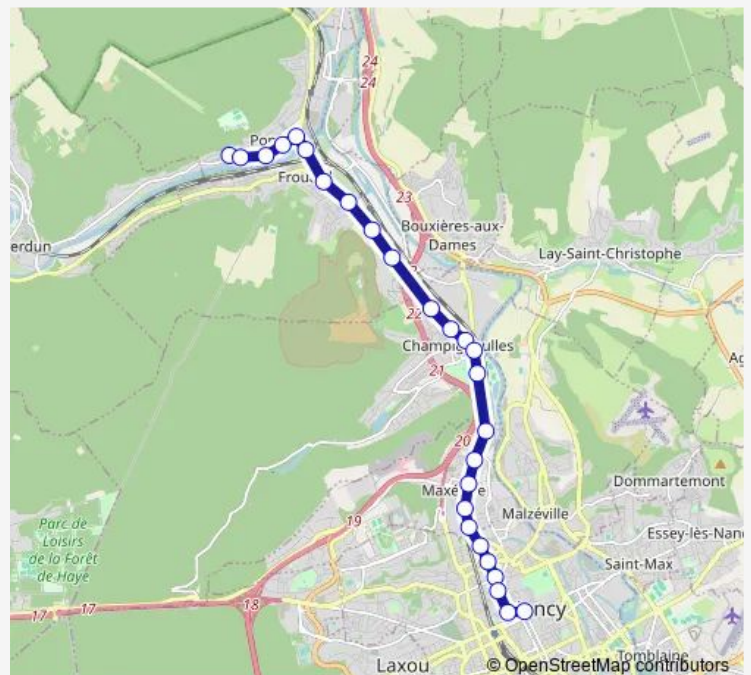

Tuesday 07:05

Wednesday 07:05

Thursday 07:05

Friday 07:05

Saturday —

Sunday —

Route info

Direction: Les Vannes

Stops: 9

Trip Duration: 0 hour 7 min

Direction

Les Vannes — Nancy République

26 stops

[Open route schedule](#)

Les Vannes

Marronniers

La Rouchotte

La Rochelle

Port

Philippe Martin

Bugnet

La balance

Pont Fleuri

Courbet

Route info

Direction: Les Vannes

Stops: 26

Trip Duration: 0 hour 34 min

Direction

Nancy Gare — Les Vannes

29 stops

[Open route schedule](#)