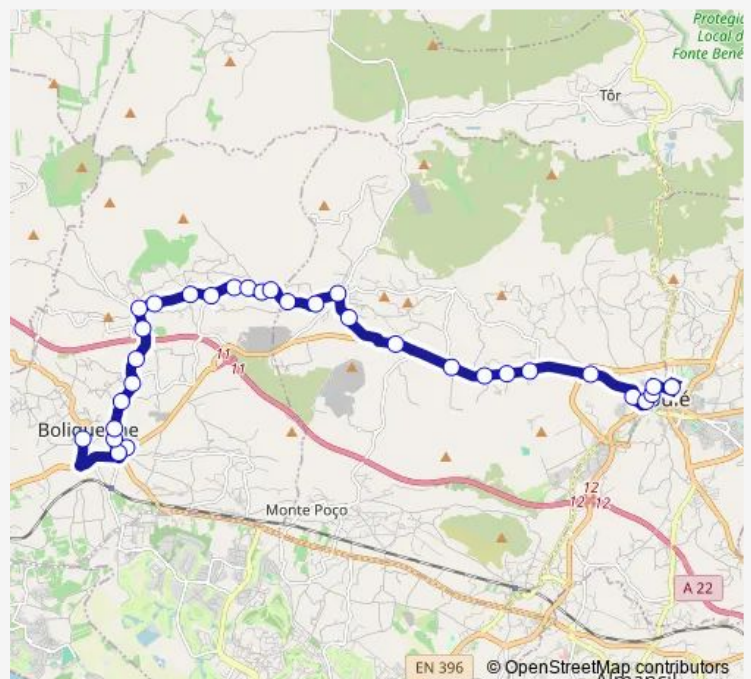

### Route schedule

Loulé (Terminal Rodoviário) — Paderne (Centro Saúde)

Monday 18:30-18:49

Tuesday 18:30-18:49

Wednesday 18:30-18:49

Thursday 18:30-18:49

Friday 18:30-18:49

Saturday —

### Route info

Direction: Loulé (Terminal Rodoviário)

Stops: 40

Trip Duration: 0 hour 43 min

84 — Loulé – Paderne (por Boliqueime)

Tenoca

Poço Telheiro

Cabeça de Águia (Norte)