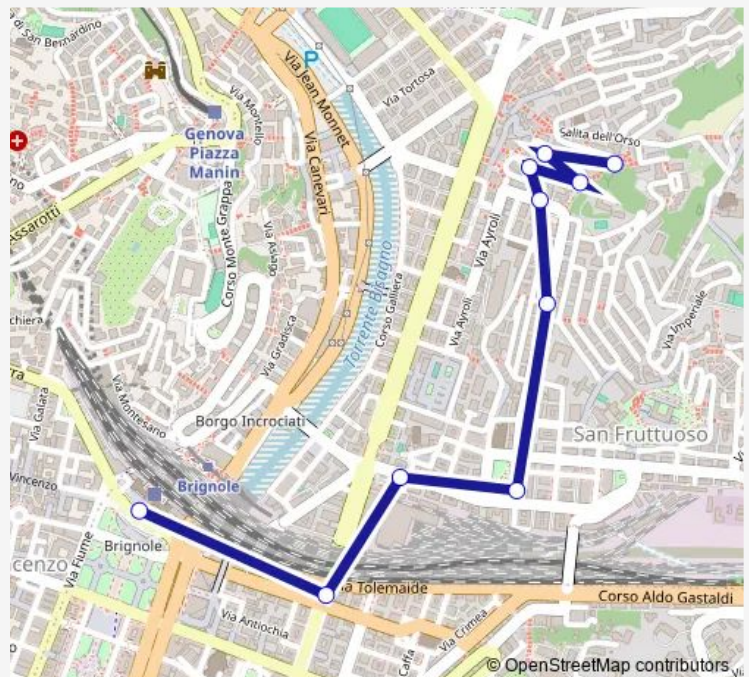

### Direction

Brignole FS/Capolinea — Amarena/Capolinea

10 stops

[Open route schedule](#)

Brignole FS/Capolinea

Torino 4/Tolemaide

Giacometti/Piazza Giusti

Martinez/Pendola

### Route schedule

Brignole FS/Capolinea — Amarena/Capolinea

Monday 06:15-21:05

Tuesday 06:15-21:05

Wednesday 06:15-21:05

Thursday 06:15-21:05

Friday 06:15-21:05

Saturday 06:15-21:05

### Route info

Direction: Brignole FS/Capolinea

Stops: 10

Trip Duration: 0 hour 9 min

84 — Via Amarena (Marassi) - Staz. Brignole

## Route info

Direction: Amarena/Capolinea

Stops: 9

Trip Duration: 0 hour 10 min

84 Bus time schedules and route maps are available in an offline PDF at [busmaps.com](http://busmaps.com). Use the [busmaps.com](http://busmaps.com) website to see live bus times, train schedule or subway schedule, and step-by-step directions for all public transit in Genoa