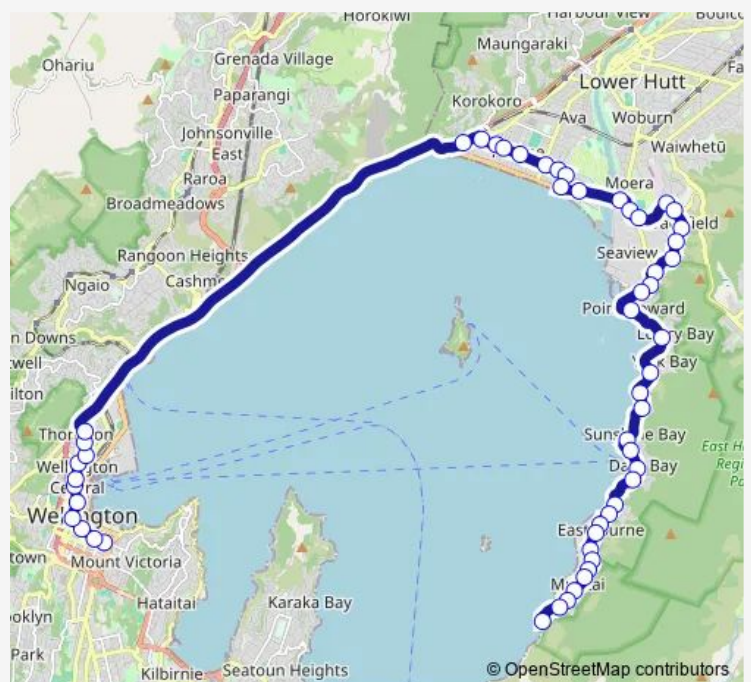

Jackson Street opposite Aurora Street

Jackson Street at Patrick Street (near 389)

Jessie Street at Jackson Street (near 26)

Jessie Street at The Esplanade (near 2)

Waione Street at Kirkcaldy Street

Route schedule

Route info

Direction: Courtenay Place - Stop A

Stops: 53

Trip Duration: 1 hour 1 min

84 — Eastbourne - Gracefield - Petone - Wellington

Hutt Park Roundabout - Waione Street

Hutt Park - Seaview Road (near 1)

Seaview Road (near 105)

Seaview Marina - Marine Drive

Point Howard

Lowry Bay (near 230)

York Bay (near 305)

Mahina Bay - Rangiora Road

Mahina Bay (near 445)

Sunshine Bay (near 517)

Thursday 15:45-17:45

Friday 15:45-17:45

Saturday —

Sunday —

Route info

Direction: Eastbourne - Terminus

Stops: 48

Trip Duration: 1 hour 5 min