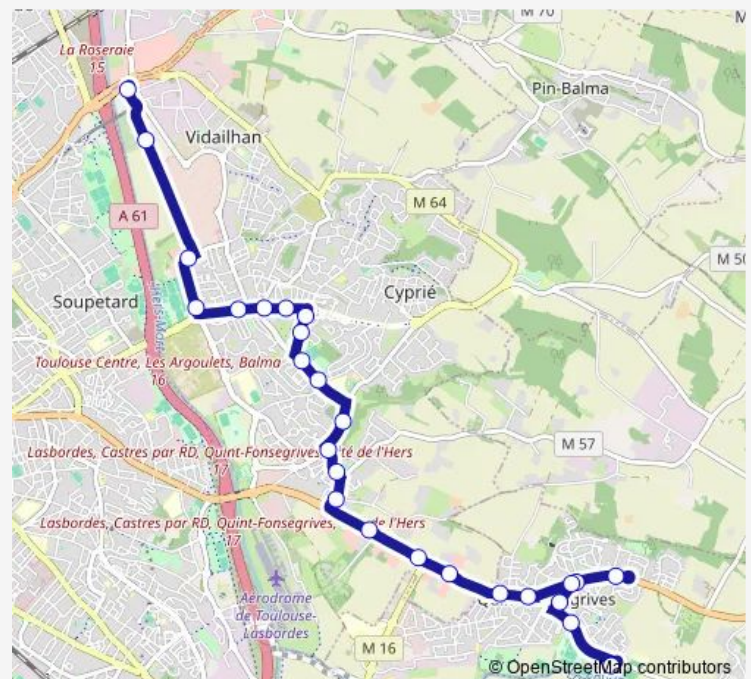

Direction

Fonsegrives Collège — Balma-Gramont

26 stops

[Open route schedule](#)

- Fonsegrives Collège
- Monplaisir
- Côteaux
- Lauragais
- Fonsegrives Ginestière
- Lauragais
- Fonsegrives Centre
- Pyrénées
- Montels
- Balma Ribaute
- Nollet
- Ste-Anne
- Balma Lasbordes
- Ecole Balma
- Cimetière Balma
- Mallarmé
- Mairie Balma
- Jeux Floraux
- La Tour
- Provence
- Eglise Balma

Route schedule

Fonsegrives Collège — Balma-Gramont

Monday	06:00-20:58
Tuesday	06:00-20:58
Wednesday	06:00-20:58
Thursday	06:00-20:58
Friday	06:00-20:58
Saturday	06:17-20:47
Sunday	07:35-18:35

Route info

Direction: Fonsegrives Collège

Stops: 26

Trip Duration: 0 hour 27 min

Caraïbes

Aérostiers

Arènes Al Pechiou

Carènes

Balma-Gramont

Direction

Wednesday 06:05-21:05

Thursday 06:05-21:05

Friday 06:05-21:05

Saturday 06:15-20:45

Sunday 07:05-19:25

Route info

Direction: Balma-Gramont

Stops: 26