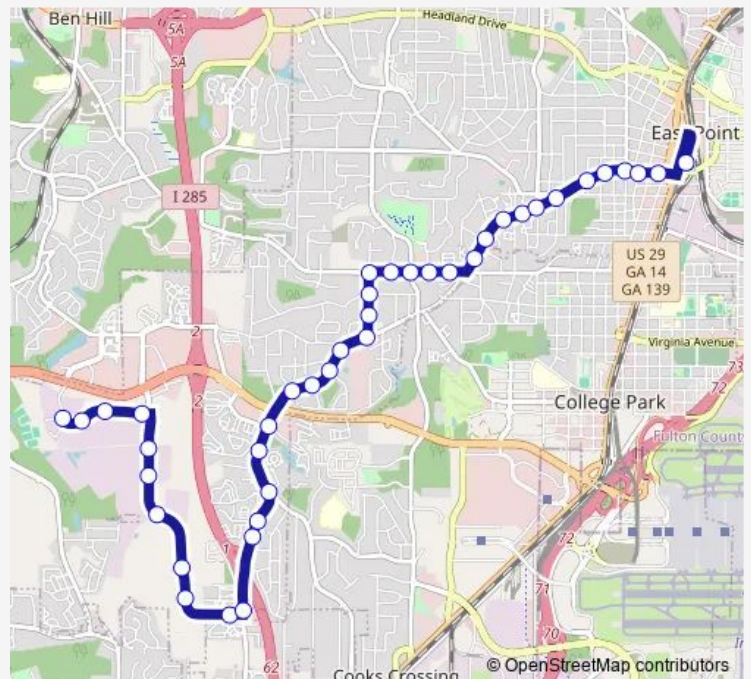

WASHINGTON RD @ W POTOMAC DR

WASHINGTON RD @ REDWINE RD

WASHINGTON RD @ MT OLIVE RD

Route schedule

CENTRE PKWY @ 1800 — EAST POINT STATION

Monday 04:29-23:51

Tuesday 04:29-23:51

Wednesday 04:29-23:51

Thursday 04:29-23:51

Friday 04:29-23:51

Saturday 05:09-23:51

Sunday 05:09-23:51

Route info

Direction: CENTRE PKWY @ 1800

Stops: 40

Trip Duration: 0 hour 27 min

84 — Washington Rd/Camp Crk Marketplace

MT OLIVE RD @ DRESDEN TRL

MT OLIVE RD @ W RUGBY AVE

MT OLIVE RD @ STONE RD

STONE RD @ DODSON DR

STONE RD @ DODSON DR CONN

STONE RD @ PEBBLE DR

STONE RD @ PENNY LN

Route info

Direction: EAST POINT STATION

Stops: 46

Trip Duration: 0 hour 31 min

WASHINGTON RD @ VICTORIA DR

WASHINGTON RD @ LAKEMONT DR

WASHINGTON RD @ LAUREL RIDGE DR

WASHINGTON RD @ CANDLEWOOD DR