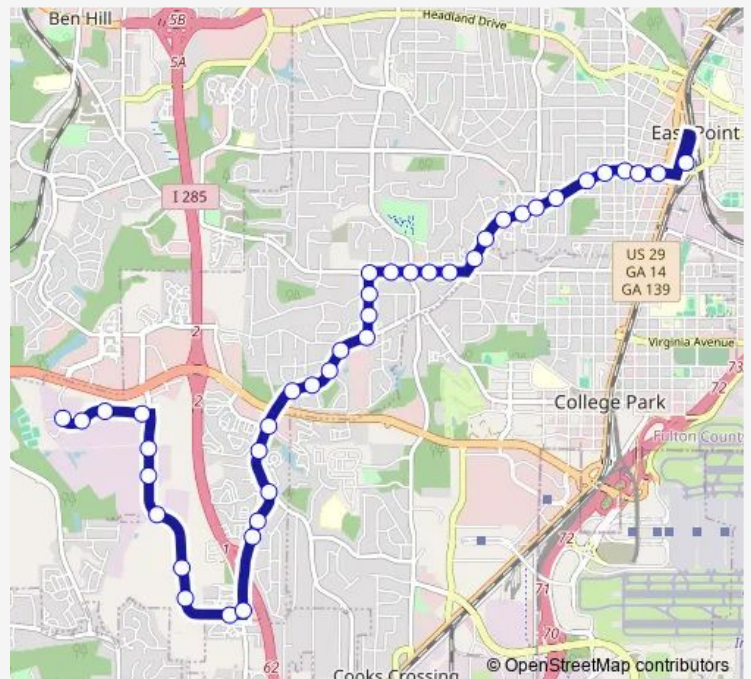

Bus 84 Washington Rd/Camp Crk Marketplace

[Go to website](#)

Direction

Centre Pkwy @ 1800 — East Point Station

40 stops

[Open route schedule](#)

- Centre Pkwy @ 1800
- Centre Pkwy @ 3000
- Centre Pkwy @ 3201
- Centre Pkwy @ N Commerce Dr
- N Commerce DR @ 3909
- N Commerce DR @ 4100
- N Commerce DR @ Logistics Way
- N Commerce DR @ 4800
- N Commerce DR @ 4909
- N Commerce DR @ Washington Rd
- Washington RD @ N Commerce Dr
- Washington RD @ Carmel Dr
- Washington RD @ Chestnut Dr
- Washington RD @ Janice Dr
- Washington RD @ Laurel Ridge Dr
- Washington RD @ Lakemont Dr
- Washington RD @ Southland Ct
- Washington RD @ Arlington Rd
- Washington RD @ W Potomac Dr
- Washington RD @ Redwine Rd
- Washington RD @ MT Olive Rd

Route schedule

Centre Pkwy @ 1800 — East Point Station

Monday	04:29-23:51
Tuesday	04:29-23:51
Wednesday	04:29-23:51
Thursday	04:29-23:51
Friday	04:29-23:51
Saturday	05:09-23:51
Sunday	05:09-23:51

Route info

Direction: Centre Pkwy @ 1800

Stops: 40

Trip Duration: 0 hour 26 min

84 — Washington Rd/Camp Crk Marketplace

MT Olive RD @ Dresden Trl

MT Olive RD @ W Rugby Ave

MT Olive RD @ Stone Rd

Stone RD @ Dodson Dr

Route info

Direction: East Point Station

Stops: 47

Trip Duration: 0 hour 28 min

Washington RD @ Victoria Dr

Washington RD @ Lakemont Dr

Washington RD @ Laurel Ridge Dr

Washington RD @ Candlewood Dr