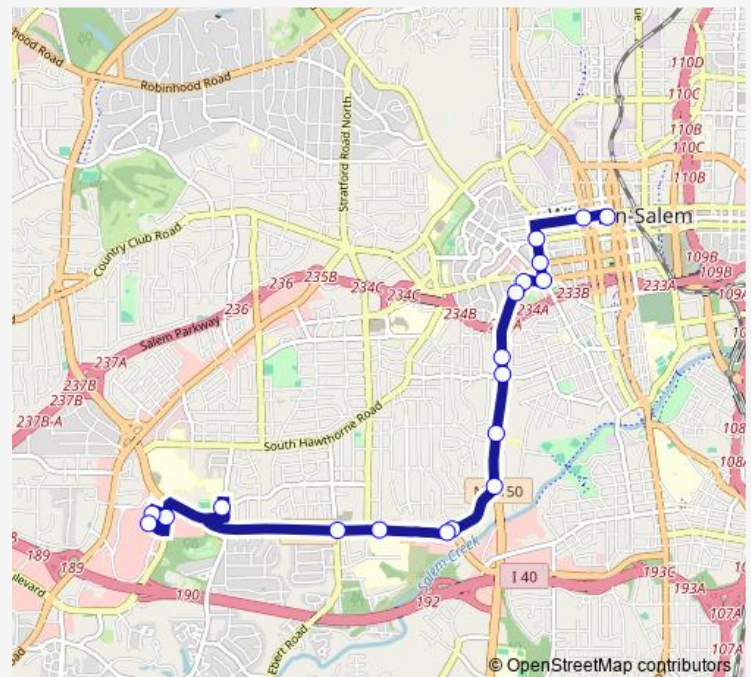

Broad Street & 4th Street

Broad Street & 2nd Street

Broad Street & 1st Street

Peters Creek Parkway & 1st Street

Peters Creek Parkway & Park Circle

Peters Creek Parkway & 4th Street

Peters Creek Parkway & Academy Street

Hanes Mall At Silas Creek Parkway Crossing

Hanes Mall Novant

Hanes Mall Fridays

Route schedule

Transit Center Bay D4 (10237) — Hanes Mall Fridays

Monday 06:30-21:30

Tuesday 06:30-21:30

Wednesday 06:30-21:30

Thursday 06:30-21:30

Friday 06:30-21:30

Saturday 08:30-21:30

Sunday —

Route info

Direction: Transit Center Bay D4 (10237)

Stops: 19

Trip Duration: 0 hour 25 min

Direction

Hanes Mall Fridays — Transit Center Bay D4 (10237)

20 stops

[Open route schedule](#)

Hanes Mall Fridays

Hanes Mall Boulevard & Silas Crossing

Bolton Street At Forsyth Tech West Campus

Silas Creek Parkway & Deerfield Court