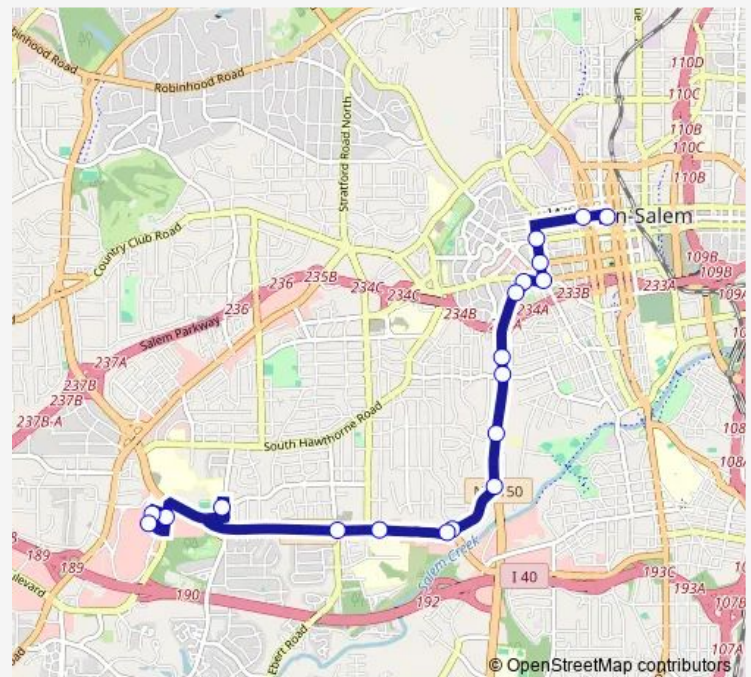

Broad Street & 4th Street

Broad Street & 2nd Street

Broad Street & 1st Street

Peters Creek Parkway & 1st Street

Peters Creek Parkway & Park Circle

Peters Creek Parkway & 4th Street

Peters Creek Parkway & Academy Street

Hanes Mall At Silas Creek Parkway Crossing

Hanes Mall Novant

Hanes Mall Fridays

Route schedule

Transit Center Bay B4 — Hanes Mall Fridays

Monday 06:30-21:30

Tuesday 06:30-21:30

Wednesday 06:30-21:30

Thursday 06:30-21:30

Friday 06:30-21:30

Saturday 08:30-21:30

Sunday —

Route info

Direction: Transit Center Bay B4

Stops: 19

Trip Duration: 0 hour 25 min

Direction

Hanes Mall Fridays — Transit Center Bay B4

20 stops

[Open route schedule](#)

Hanes Mall Fridays

Hanes Mall Boulevard & Silas Crossing

Bolton Street At Forsyth Tech West Campus

Silas Creek Parkway & Deerfield Court