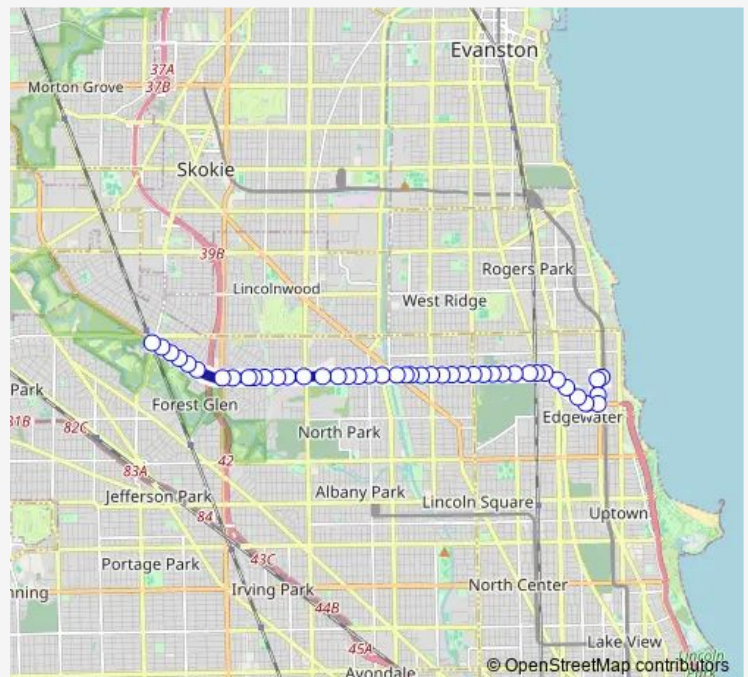

Peterson & California

Peterson & Francisco

Route schedule

Thorndale Red Line Station — Caldwell & Central Terminal

Monday 05:44-22:20

Tuesday 05:44-22:20

Wednesday 05:44-22:20

Thursday 05:44-22:20

Friday 05:44-22:20

Saturday 05:36-20:23

Sunday 08:09-20:11

Route info

Direction: Thorndale Red Line Station

Stops: 44

Trip Duration: 0 hour 27 min

84 — Peterson

Wednesday 05:00-21:35

Thursday 05:00-21:35

Friday 05:00-21:35

Saturday 05:00-19:40

Sunday 07:30-19:30

Route info

Direction: Caldwell & Central Terminal

Stops: 45