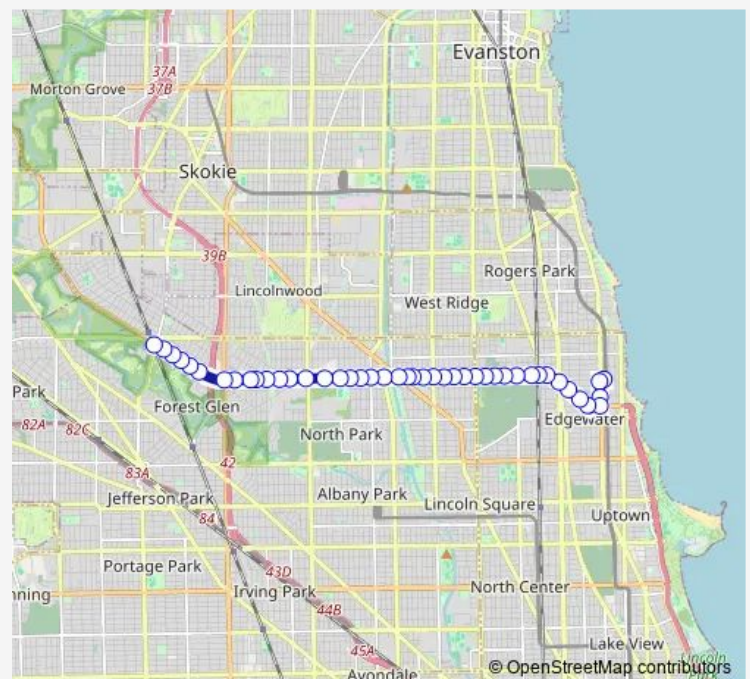

Peterson & Washtenaw

Peterson & California

Peterson & Francisco

Route schedule

Thorndale Red Line Station — Caldwell & Central Terminal

Monday 05:44-22:20

Tuesday 05:44-22:20

Wednesday 05:44-22:20

Thursday 05:44-22:20

Friday 05:44-22:20

Saturday 05:36-20:23

Sunday 08:09-20:11

Route info

Direction: Thorndale Red Line Station

Stops: 44

Trip Duration: 0 hour 32 min

Tuesday 05:00-21:35

Wednesday 05:00-21:35

Thursday 05:00-21:35

Friday 05:00-21:35

Saturday 05:00-19:40

Sunday 07:30-19:30

Route info

Direction: Caldwell & Central Terminal

Stops: 45

Trip Duration: 0 hour 34 min

Peterson & Washtenaw

Peterson & Rockwell

Peterson & Campbell

Peterson & Western

Peterson & Oakley

Rosehill Cemetery