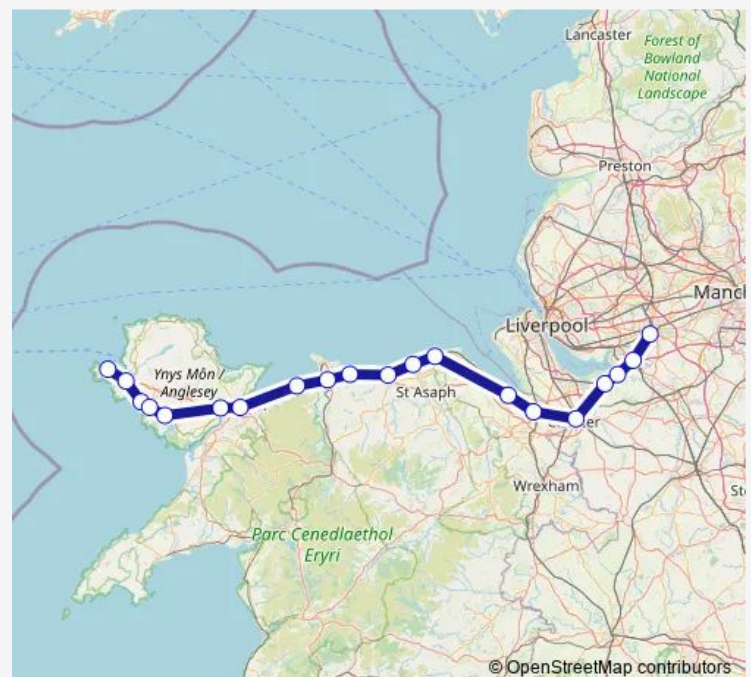

Rail Aw:Hhd->Wbq AW train service from HHD to Wbq

[Go to website](#)

Direction

Holyhead — Warrington Bank Quay

20 stops

[Open route schedule](#)

Holyhead

Valley

Rhosneigr

Ty Croes

Bodorgan

Llanfairpwll

Bangor (Gwynedd)

Penmaenmawr

Llandudno Junction

Colwyn Bay

Abergele & Pensarn

Rhyl

Prestatyn

Flint

Shotton

Chester

Helsby

Frodsham

Runcorn East

Warrington Bank Quay

Route schedule

Holyhead — Warrington Bank Quay

Monday	—
Tuesday	—
Wednesday	—
Thursday	—
Friday	—
Saturday	—
Sunday	14:30

Route info

Direction: Holyhead

Stops: 20

Trip Duration: 2 hour 33 min

■ Aw:Hhd->Wbq — AW train service from HHD to Wbq

BusMaps