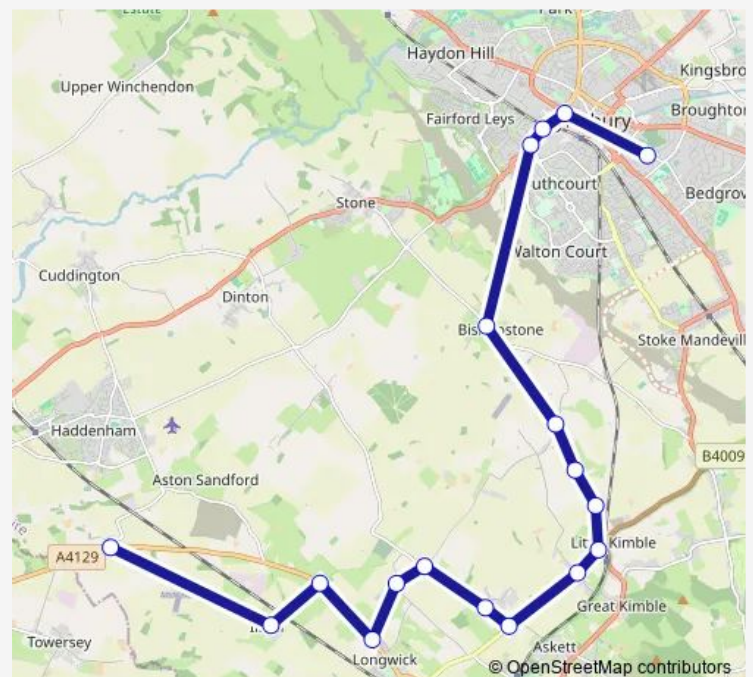

The Prince of Wales PH

The Harrow PH

Churchill Avenue

Aylesbury College

Friarage Road

Schools Coach Park

### Route schedule

St Nicholas's Church — Schools Coach Park

Monday 07:25

Tuesday 07:25

Wednesday 07:25

Thursday 07:25

Friday 07:25

Saturday —

### Route info

Direction: St Nicholas's Church

Stops: 18

Trip Duration: 1 hour 5 min

611 — Aylesbury - Marsh - Longwick - Ilmer