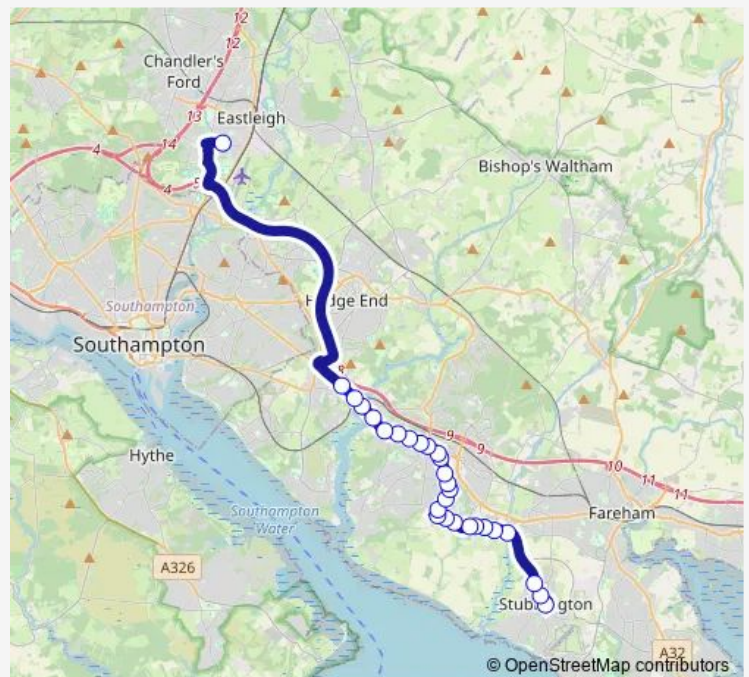

Thursday 14:25

Friday 14:25

Saturday —

Sunday —

Route info

Direction: Barton Peveril College

Stops: 27

Trip Duration: 0 hour 45 min

611

West Hill Park School

St Margarets Lane

Coach Hill

Bowling Green

Anker Lane

Village Centre

Direction

Wednesday 09:25

Thursday 09:25

Friday 09:25

Saturday —

Sunday —

Route info

Direction: Village Centre

Stops: 28