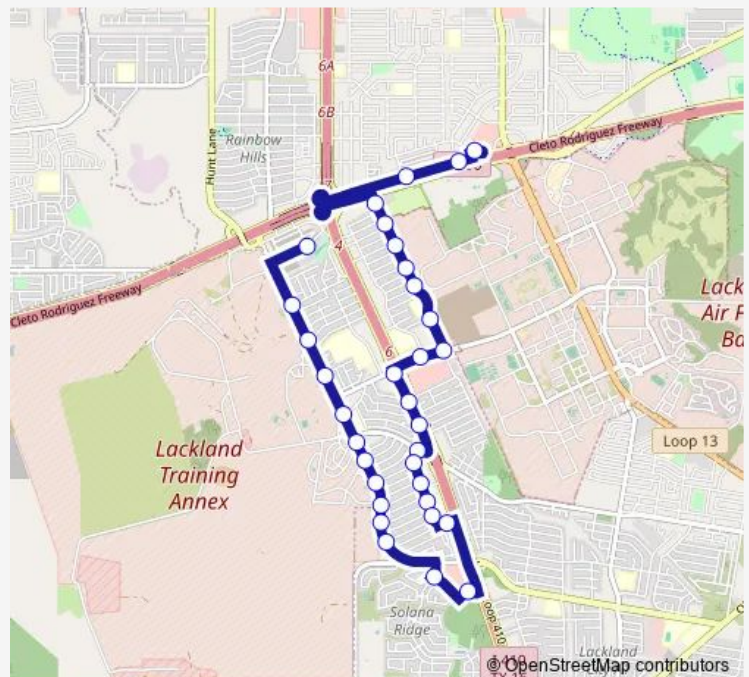

Wednesday 05:25-23:03

Thursday 05:25-23:03

Friday 05:25-23:03

Saturday 05:25-23:03

Sunday 06:25-23:03

Route info

Direction: KEL-LAC Transit Center

Stops: 33

Trip Duration: 0 hour 25 min

611 — Valley-Hi / Kel-Lac

JUNO LANDING & SOL TRACE

RAY ELLISON & MORNING VALLEY

RAY Ellison & Meadow Valley

RAY Ellison & Lake Valley

RAY ELLISON & PEACH VALLEY

RAY Ellison & Garden Valley

RAY Ellison Between Maple Valley An

RAY Ellison & OLD Valley HI Dr

RAY ELLISON & LIBERTY ISLAND

RAY Ellison & Dartmoor Dr.

RAY Ellison & Bridle Ridge

Lake Vista IN Front OF 8301

Direction

Lake Vista IN Front OF 8301 — KEL-LAC Transit Center

34 stops

[Open route schedule](#)

Lake Vista IN Front OF 8301

Lake Vista & Crooked Trail

Crooked Trail & Rustic Gate

Loop 410 S Access & Harrow Dr

Valley HI & Ravenwood

NEW VALLEY HI BETWEEN DIEGO GARCIA & RAY
ELLISON