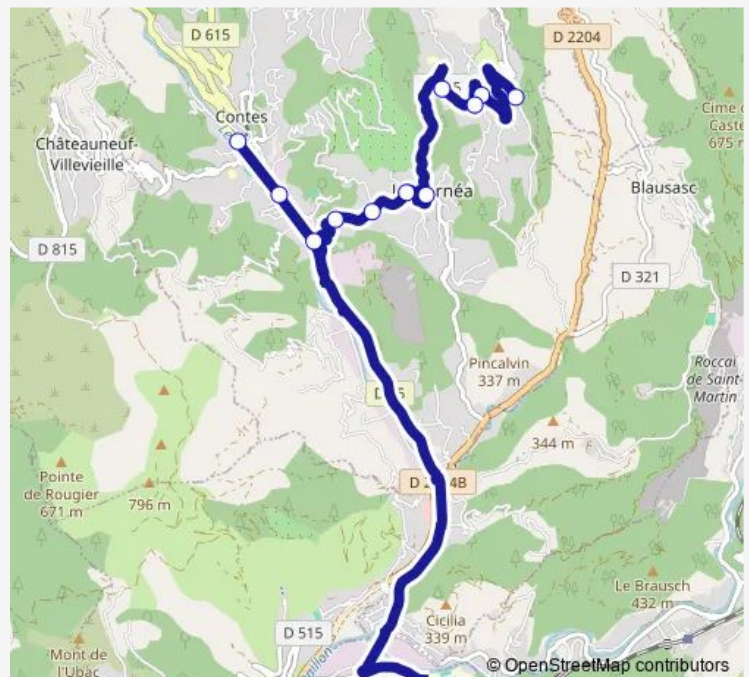

## Route schedule

Vauban G R — Sainte Helene

Monday 18:20

Tuesday 18:20

Wednesday 18:20

Thursday 18:20

Friday 18:20

Saturday —

## Route info

Direction: Vauban G R

Stops: 11

Trip Duration: 0 hour 50 min

## Route info

Direction: Sainte Helene

Stops: 11

Trip Duration: 0 hour 20 min

## Route info

Direction: Les Vernes - Lycee de Drap

Stops: 11

Trip Duration: 0 hour 30 min