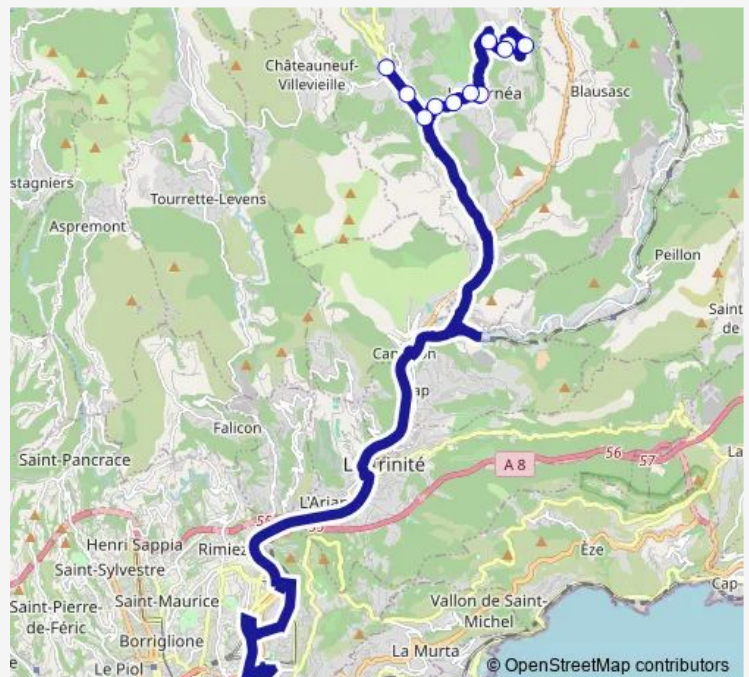

Route info

Direction: Vauban G R

Stops: 11

Trip Duration: 0 hour 50 min

Direction

Sainte Helene — Promenade des arts / Risso

11 stops

[Open route schedule](#)

Sainte Helene

Sclos de Contes

Chemin de Mazin

Mirasol

La Vernea

Les Genets

Chemin de l Euze

Les Mouchettes

Thursday 06:40

Friday 06:40

Saturday —

Sunday —

Route info

Direction: Sainte Helene

Stops: 11

Trip Duration: 1 hour 0 min

Friday 08:30-18:40

Saturday 08:30-17:30

Sunday —

Route info

Direction: Sainte Helene

Stops: 11

Trip Duration: 0 hour 20 min

Direction