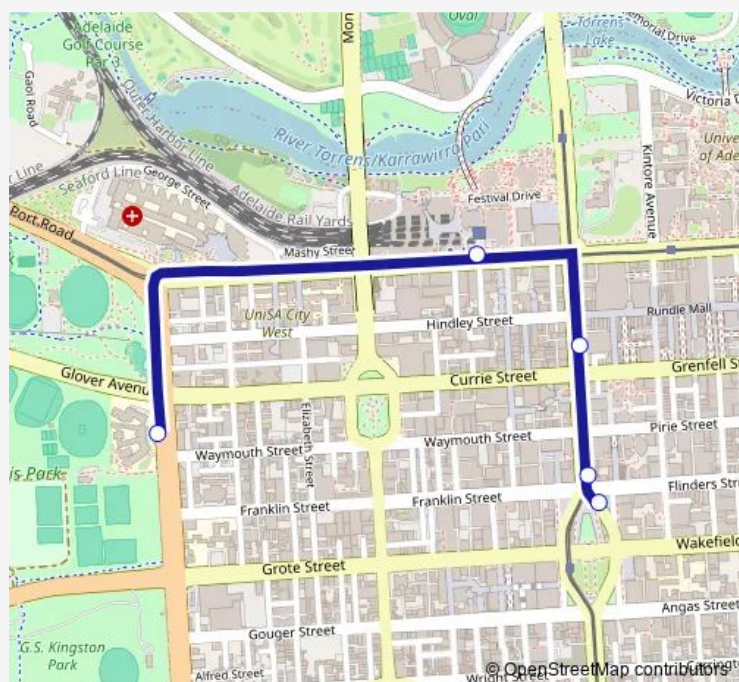

Bus 611 Adelaide High School to City

[Go to website](#)

Direction

Stop School Adelaide High West Tce — Stop F1 King William St - North East side

5 stops

[Open route schedule](#)

Stop School Adelaide High West Tce

Stop D North Tce - North side

Stop C2 King William St - East side

Stop E1 King William St - East side

Stop F1 King William St - North East side

Route schedule

Stop School Adelaide High West Tce — Stop F1 King William St - North East side

Monday	15:07
Tuesday	15:07
Wednesday	14:57
Thursday	15:07
Friday	15:07
Saturday	—
Sunday	—

Route info

Direction: Stop School Adelaide High West Tce

Stops: 5

Trip Duration: 0 hour 10 min

611 — Adelaide High School to City