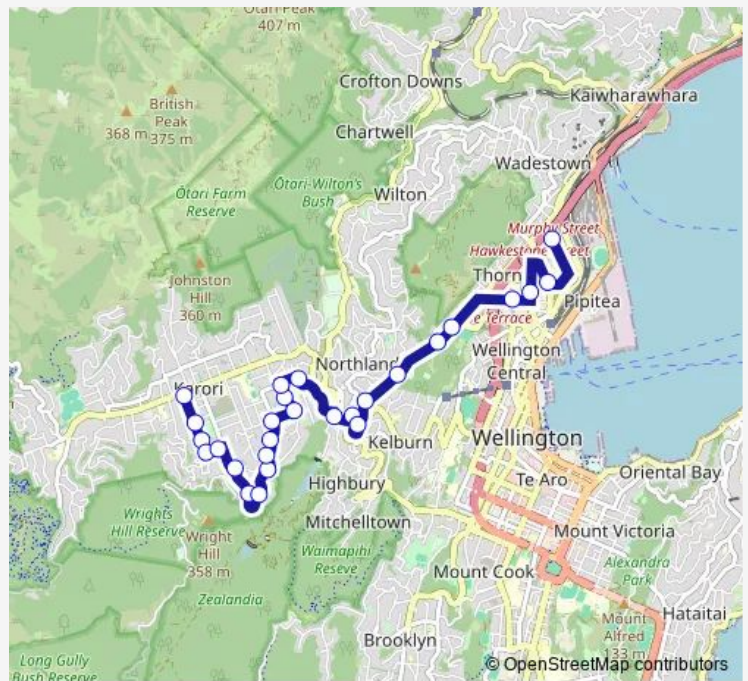

Messines Road (near 22)

Messines Road at Braithwaite Street (near 2)

Birdwood Street at Braithwaite Street

Zealandia - Chaytor Street (at Tunnel)

Karori Tunnel - Stop A

Glenmore Street at Kelburn Viaduct

Glenmore Street at The Rigi

Glenmore Street at Orangi Kaupapa Road

Route schedule

Karori Mall - Beauchamp Street (Recreation Centre) — Queen Margaret College (school stop)

Monday	07:45
Tuesday	07:45
Wednesday	07:45
Thursday	07:45
Friday	07:45
Saturday	—
Sunday	—

Route info

Direction: Karori Mall - Beauchamp Street (Recreation Centre)

Stops: 27

Trip Duration: 0 hour 40 min

611 — Karori (Wrights Hill) - Thorndon Colleges

Botanic Garden - Glenmore Street (opposite)

Tinakori Road at St Mary Street

St Mary's College - Hill Street (school stop North)

Molesworth Street - Cathedral

Murphy Street - Wellington Girls' College

Queen Margaret College (school stop)

611 School Bus time schedules and route maps are available in an offline PDF at busmaps.com. Use the busmaps.com website to see live bus times, train schedule or subway schedule, and step-by-step directions for all public transit in Wellington