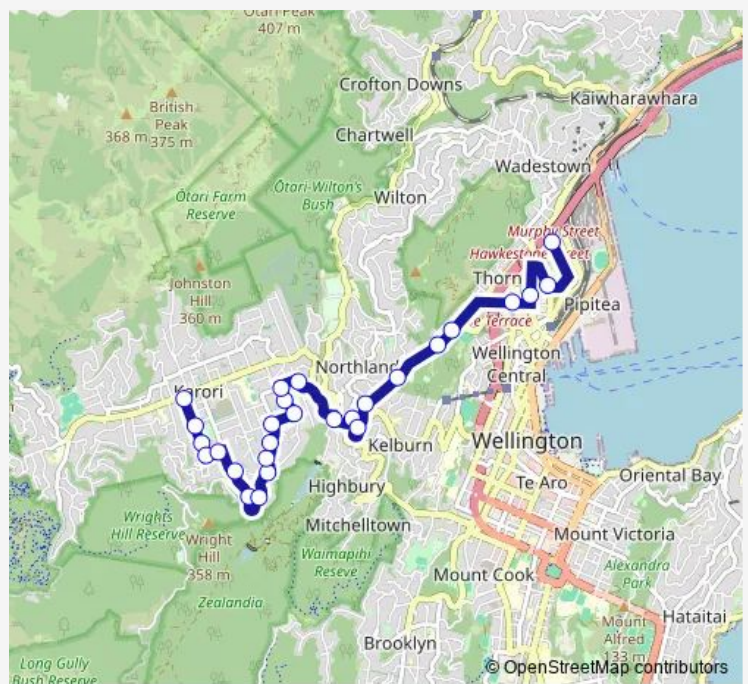

Messines Road (near 22)

Messines Road at Braithwaite Street (near 2)

Birdwood Street at Braithwaite Street

Zealandia - Chaytor Street (at Tunnel)

Karori Tunnel - Stop A

Glenmore Street at Kelburn Viaduct

Glenmore Street at The Rigi

Glenmore Street at Orangi Kaupapa Road

Route schedule

Karori Mall - Beauchamp Street (Recreation Centre) — Queen Margaret College (school stop)

Monday	07:45
Tuesday	07:45
Wednesday	07:45
Thursday	07:45
Friday	07:45
Saturday	—
Sunday	—

Route info

Direction: Karori Mall - Beauchamp Street (Recreation Centre)

Stops: 27

Trip Duration: 0 hour 40 min

611 — Karori (Wrights Hill) - Thorndon Colleges

Botanic Garden - Glenmore Street (opposite)

Tinakori Road at St Mary Street

St Mary's College - Hill Street (school stop North)

Molesworth Street - Cathedral

Murphy Street - Wellington Girls' College

Queen Margaret College (school stop)

611 School Bus time schedules and route maps are available in an offline PDF at busmaps.com. Use the busmaps.com website to see live bus times, train schedule or subway schedule, and step-by-step directions for all public transit in Wellington