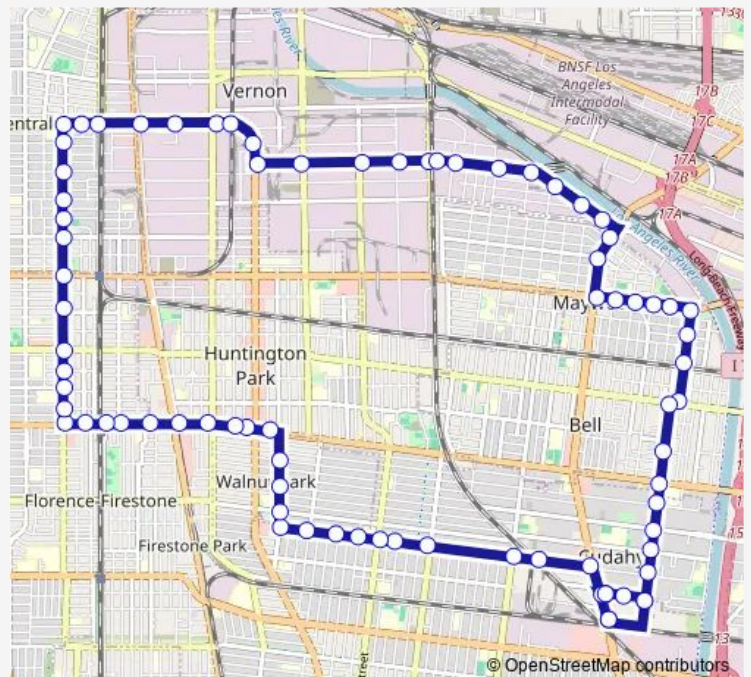

Thursday 06:06-22:01

Friday 06:06-22:01

Saturday 06:05-21:00

Sunday 06:05-21:00

Route info

Direction: Cecelia / Atlantic

Stops: 76

Trip Duration: 1 hour 9 min

■ 611 — Metro Local Line

BusMaps

District / Cudahy

District / 50th

District / Gifford

District / Corona

District / Loma Vista

District / Maywood

Santa Ana / South Gate

Santa Ana / State

Santa Ana / Victoria

Santa Ana / California

Santa Ana / San Gabriel

Santa Ana / Otis

Santa Ana / Salt Lake

Santa Ana / Atlantic

Atlantic / Patata

Atlantic / Cecelia

Santa Ana / Atlantic

Santa Ana / Salt Lake

Santa Ana / Otis

Santa Ana / California

Santa Ana / Victoria

Santa Ana / State