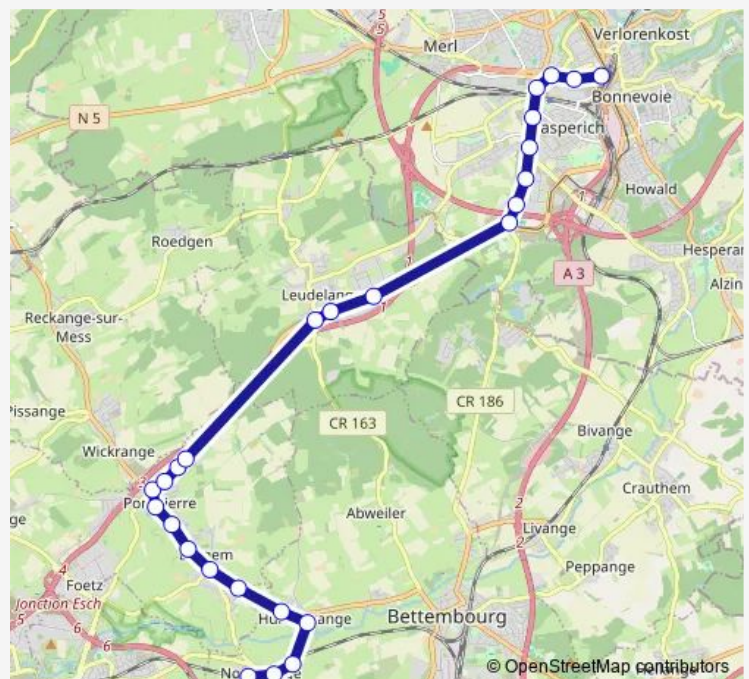

### Route schedule

Noertzange, Gare routière — Luxembourg, Gare Centrale routière

Monday 05:45-23:45

Tuesday 05:45-23:45

Wednesday 05:45-23:45

Thursday 05:45-23:45

Friday 05:45-23:45

Saturday 05:45-23:45

### Route info

Direction: Noertzange, Gare routière

Stops: 26

Trip Duration: 0 hour 32 min

611

BusMaps

Gasperich, Gaasperecher Bierg

Hollerich, Aciérie