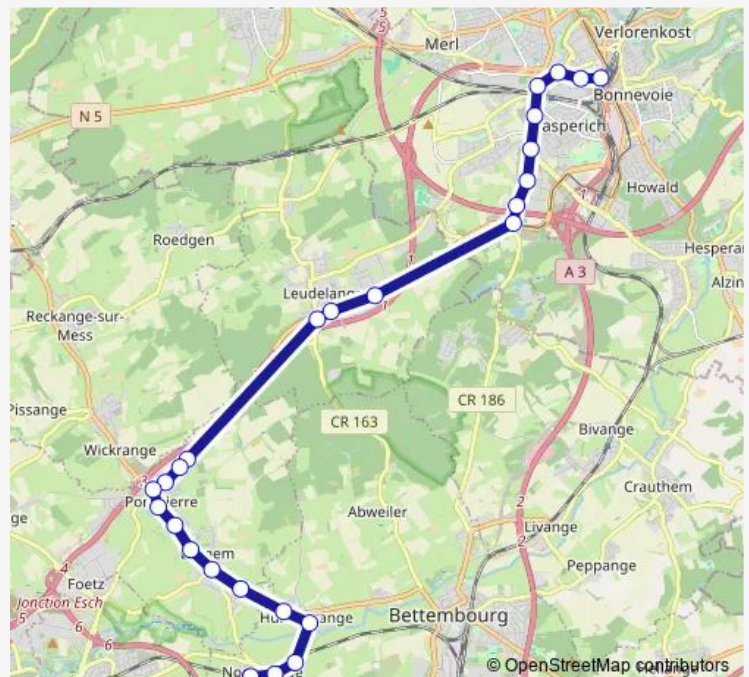

### Route schedule

LUX Gare, Routière CFL quai 106 — Noertzange, Gare

Monday 05:40-22:40

Tuesday 05:40-22:40

Wednesday 05:40-22:40

Thursday 05:40-22:40

Friday 05:40-22:40

Saturday 05:40-22:40

### Route info

Direction: LUX Gare, Routière CFL quai 106

Stops: 26

Trip Duration: 0 hour 33 min

Huncherange, Rue de la Résistance

Huncherange, Kierch

Noertzange, Route Principale

Noertzange, Am Duerf