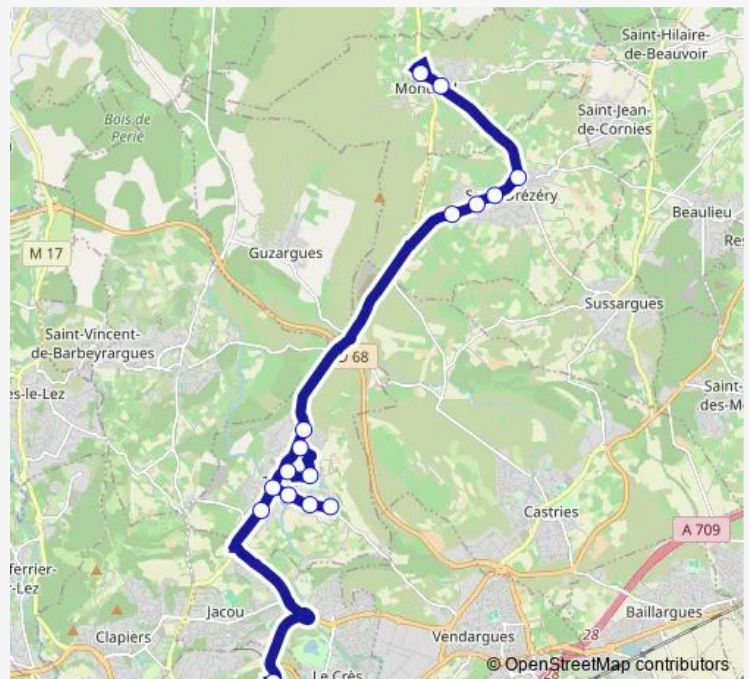

SAINT-JEAN-DE-CORNIES - Rte st drézéry

SAINT-JEAN-DE-CORNIES - Centre

SAINT-DREZERY - Coopérative

SAINT-DREZERY - parc

Montaud - Camp du Soleil

Montaud - Stade

SAINT-BAUZILLE-DE-MONTMEL - Plan Vincent

Route schedule

Castelnau-LE-LEZ - Station Pompidou —
SAINT-BAUZILLE-DE-MONTMEL - Plan Vincent

Monday	16:55-18:25
Tuesday	16:55-18:25
Wednesday	16:55-18:25
Thursday	16:55-18:25
Friday	16:55-18:25
Saturday	18:25
Sunday	—

Route info

Direction: Castelnau-LE-LEZ - Station Pompidou

Stops: 19

Trip Duration: 0 hour 50 min

Direction

Galargues - Mistral — Castelnau-LE-LEZ - Station Pompidou

20 stops

[Open route schedule](#)