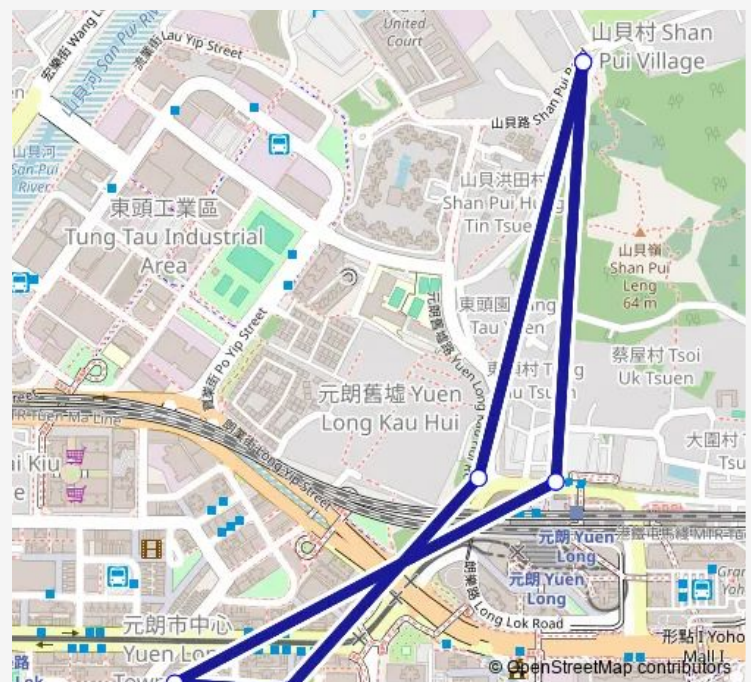

### Direction

SHAN PUI ROAD, NEAR SHAN PUI HUNG TIN TSUEN —  
SHAN PUI ROAD, NEAR SHAN PUI HUNG TIN TSUEN

6 stops

[Open route schedule](#)

SHAN PUI ROAD, NEAR SHAN PUI HUNG TIN TSUEN

LONG YAT ROAD (NEAR MTR YUEN LONG STATION)

### Route schedule

SHAN PUI ROAD, NEAR SHAN PUI HUNG TIN TSUEN —  
SHAN PUI ROAD, NEAR SHAN PUI HUNG TIN TSUEN

Monday 09:00-23:00

Tuesday 09:00-23:00

Wednesday 09:00-23:00

Thursday 09:00-23:00

Friday 09:00-23:00

### Route info

Direction: SHAN PUI ROAD, NEAR SHAN PUI HUNG TIN TSUEN

Stops: 6

Trip Duration: 0 hour 9 min

611 — Shan PUI Road - FAU Tsoi Street (Circular)

611 Bus time schedules and route maps are available in an offline PDF at [busmaps.com](https://busmaps.com). Use the [busmaps.com](https://busmaps.com) website to see live bus times, train schedule or subway schedule, and step-by-step directions for all public transit in Yuen Long