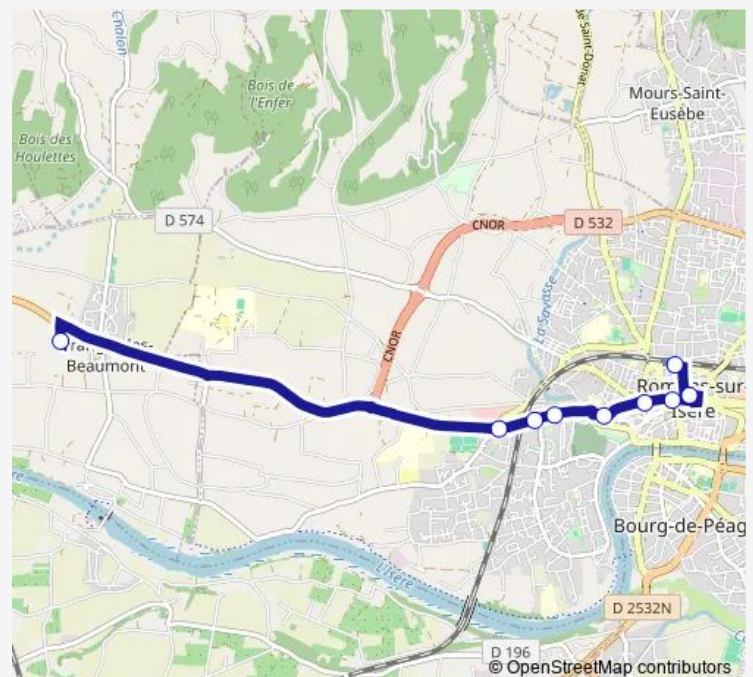

Bus 611 Ligne 610

[Go to website](#)

Direction

Jean Jaures — M.M.D.

8 stops

[Open route schedule](#)

Jean Jaures

Romans Gare Quai A

Lycee Bouvet

Liberation

Clerieux

Recollets

Meilleux Centre Cial

M.M.D.

Route schedule

Jean Jaures — M.M.D.

Monday	06:56
Tuesday	06:56
Wednesday	06:56
Thursday	06:56
Friday	06:56
Saturday	—
Sunday	—

Route info

Direction: Jean Jaures

Stops: 8

Trip Duration: 0 hour 19 min

611 — Ligne 610

Direction

M.M.D. — Romans Gare Quai A

9 stops

[Open route schedule](#)

M.M.D.

Meilleux Centre Cial

Recollets

Bastions

Clerieux

Cours Didier