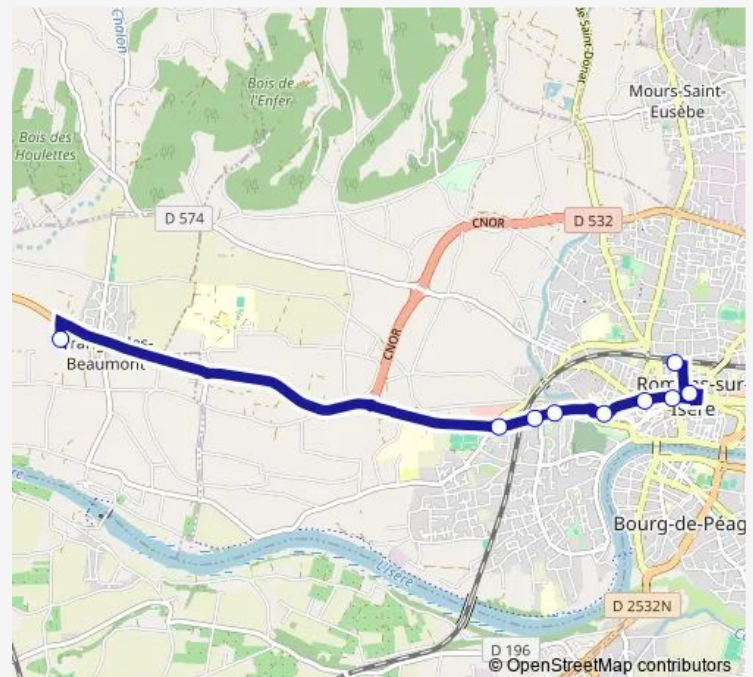

## Bus 611 Ligne 610

[Go to website](#)

### Direction

Jean Jaures — M.M.D.

8 stops

[Open route schedule](#)

Jean Jaures

Romans Gare Quai A

Lycee Bouvet

Liberation

### Route schedule

Jean Jaures — M.M.D.

Monday 06:56

Tuesday 06:56

Wednesday 06:56

Thursday 06:56

Friday 06:56

Saturday —

### Route info

Direction: Jean Jaures

Stops: 8

Trip Duration: 0 hour 19 min

611 — Ligne 610

**Direction**

M.M.D. — Romans Gare Quai A

9 stops