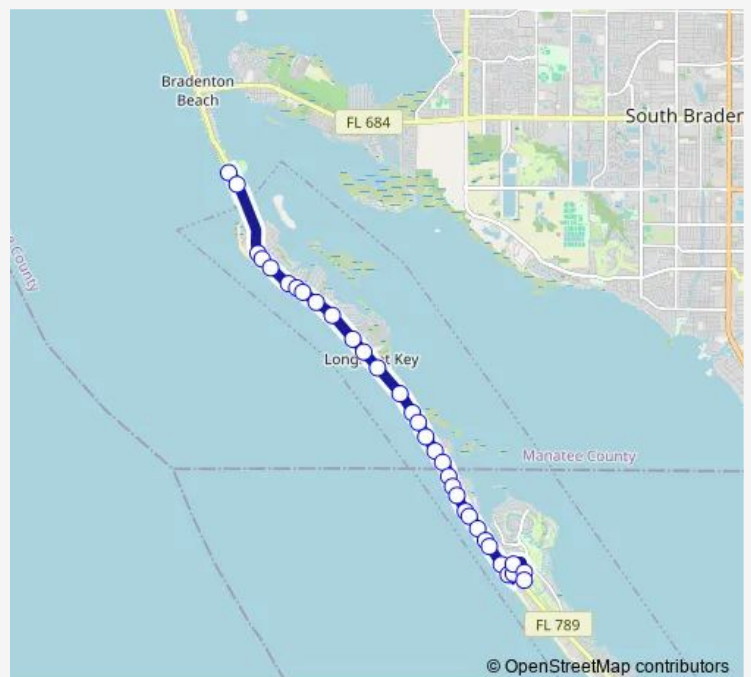

Bus Longboat Key Shuttle (Reservation Only)

[Go to website](#)

Direction

Coquina Beach — Bay Isles Pkwy/Bay Isles Rd (Shops of Bay Isles)

33 stops

[Open route schedule](#)

- Coquina Beach
- Gulf of Mexico Dr/Coquina Beach South
- Gulf of Mexico Dr/Broadway
- Gulf of Mexico Dr/Cedar St (Whitney Beach Mkt)
- Gulf of Mexico Dr/Reclinata Dr (Whitney Beach)
- Gulf of Mexico Dr/Gulfside Rd
- Gulf of Mexico Dr/Bayview Dr
- Gulf of Mexico Dr/General Harris St
- Gulf of Mexico Dr/Edlee Ln
- Gulf of Mexico Dr/Dream Island Rd Sb
- Gulf of Mexico Dr/Spanish Dr
- Gulf of Mexico Dr/St Judes Dr
- Gulf of Mexico Dr/Sandhamn PI (Centre Shops)
- Gulf of Mexico Dr/White Sands
- Gulf of Mexico Dr/Atlas St
- Gulf of Mexico Dr/4700 Block (Zota Beach Resort)
- Gulf of Mexico Dr/Exeter Dr
- Gulf of Mexico Dr/Sutton PI
- Gulf of Mexico Dr/4200 Block (Turtle Crawl Inn)
- Gulf of Mexico Dr/Bayfront Park
- Gulf of Mexico Dr/Royal Rd

Route schedule

Coquina Beach — Bay Isles Pkwy/Bay Isles Rd (Shops of Bay Isles)

Monday	06:00
Tuesday	06:00
Wednesday	06:00
Thursday	06:00
Friday	06:00
Saturday	06:00
Sunday	06:00

Route info

Direction: Coquina Beach

Stops: 33

Trip Duration: 0 hour 15 min

■ Longboat Key Shuttle (Reservation Only)

Gulf of Mexico Dr/Bayport Way

Gulf of Mexico Dr/Twin Shores Blvd

Gulf of Mexico Dr/Buttonwood Cove

Gulf of Mexico Dr/3400 Block (Sea Horse)

Direction: Bay Isles Pkwy/Bay Isles Rd (Shops of Bay Isles)

Stops: 32

Trip Duration: 0 hour 15 min

Gulf of Mexico Dr/6200 Block (Longboat Chapel)

Gulf of Mexico Dr/General Harris St

Gulf of Mexico Dr/Bayview Dr