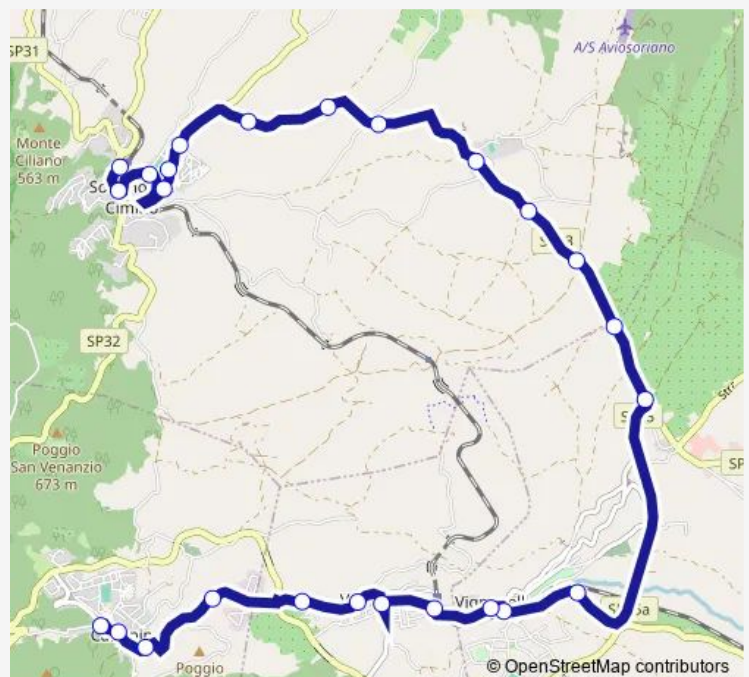

Thursday 05:10

Friday 05:10

Saturday 05:10

Sunday —

**Route info**

Direction: Soriano | Stazione # f1744

Stops: 25

Trip Duration: 0 hour 30 min