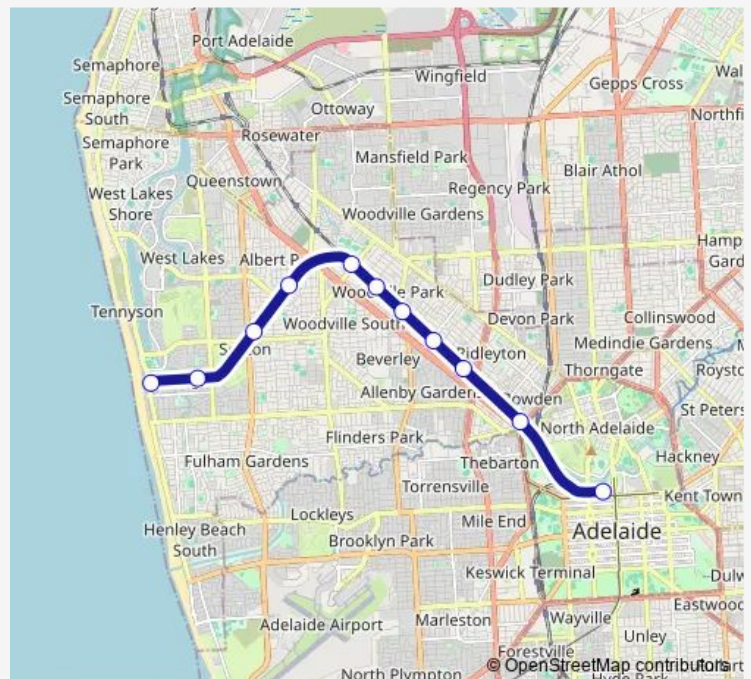

Rail GRNG Grange to City

[Go to website](#)

Direction

Grange Railway Station — Adelaide Railway Station

11 stops

[Open route schedule](#)

- Grange Railway Station
- East Grange Railway Station
- Seaton Park Railway Station
- Albert Park Railway Station
- Woodville Railway Station
- Woodville Park Railway Station
- Kilkenny Railway Station
- West Croydon Railway Station
- Croydon Railway Station
- Bowden Railway Station
- Adelaide Railway Station

Route schedule

Grange Railway Station — Adelaide Railway Station

Monday	05:47-00:17 ⁺¹
Tuesday	05:47-00:17 ⁺¹
Wednesday	05:47-00:17 ⁺¹
Thursday	05:47-00:17 ⁺¹
Friday	05:47-00:17 ⁺¹
Saturday	07:34-00:34 ⁺¹
Sunday	07:34-00:34 ⁺¹

Route info

Direction: Grange Railway Station

Stops: 11

Trip Duration: 0 hour 22 min

■ GRNG — Grange to City

Direction

Adelaide Railway Station — Grange Railway Station

11 stops

Albert Park Railway Station

Seaton Park Railway Station

East Grange Railway Station

Grange Railway Station

Route schedule

Adelaide Railway Station — Grange Railway Station

Monday 05:15-23:45

Tuesday 05:15-23:45