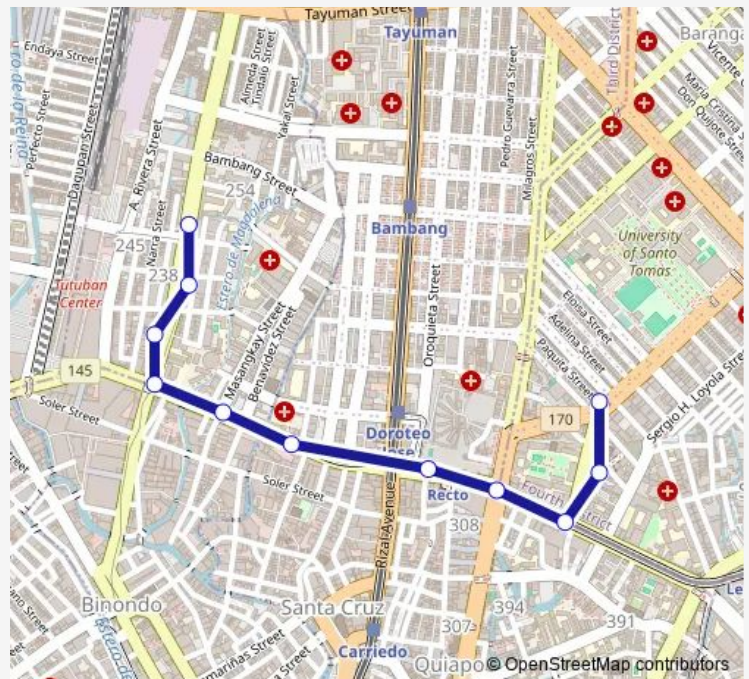

Nicanor Reyes Street, Manila

Claro M. Recto Ave / Nicanor Reyes Street Intersection, Manila

Claro M. Recto Ave / Quezon Blvd Intersection, Manila

LRT Doroteo Jose-Recto Station Walkway / Rizal Avenue Intersection, Manila

Destiny Cable, Jose Abad Santos Ave., Manila

Jose Abad Santos Ave., Manila

Route schedule

España Blvd / Nicanor Reyes St Intersection, Manila — Jose Abad Santos Ave., Manila

Monday	00:00
Tuesday	00:00
Wednesday	00:00
Thursday	00:00
Friday	00:00
Saturday	00:00
Sunday	00:00

Route info

Direction: España Blvd / Nicanor Reyes St Intersection, Manila

Stops: 11

Trip Duration: 0 hour 11 min

■ Divisoria - Gastambide via Morayta

Direction

Jose Abad Santos Ave., Manila — España Blvd / Nicanor Reyes St Intersection, Manila

Monday 00:00

Tuesday 00:00

Wednesday 00:00

Thursday 00:00

Friday 00:00

Saturday 00:00

Sunday 00:00

Route info