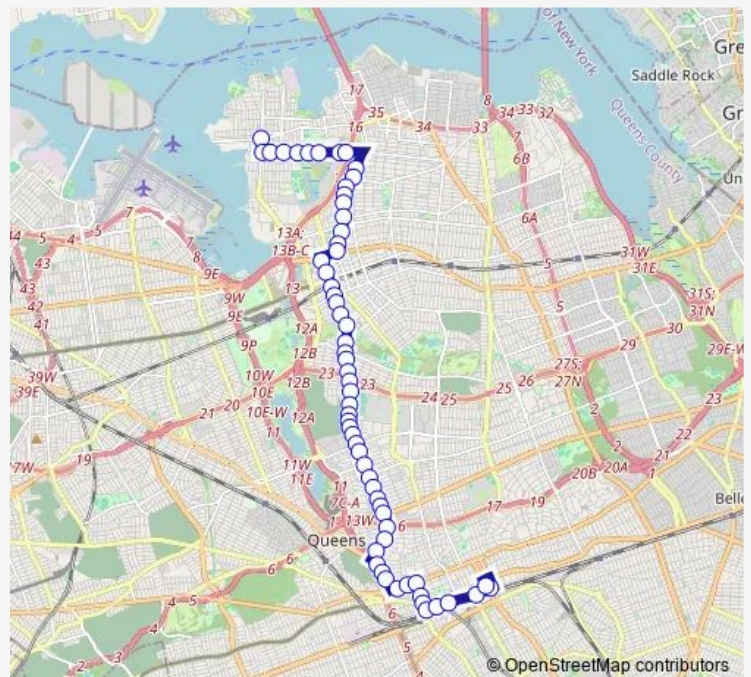

### Route schedule

Merrick Blvd/Archer Av — 15 AV/College Point Blvd

Monday 00:50-00:30<sup>+1</sup>

Tuesday 00:50-00:30<sup>+1</sup>

Wednesday 00:50-00:30<sup>+1</sup>

Thursday 00:50-00:30<sup>+1</sup>

Friday 00:50-00:30<sup>+1</sup>

### Route info

Direction: Merrick Blvd/Archer Av

Stops: 58

Trip Duration: 0 hour 56 min

Q20A — College Point - Jamaica

Main ST/71 Av

Main ST/Jewel Av

Main ST/68 Dr