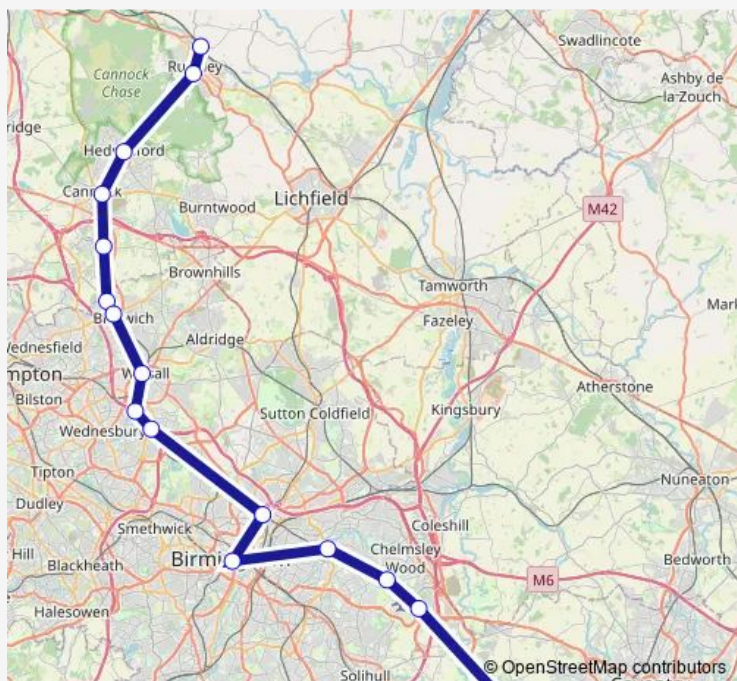

### Direction

Rugeley Trent Valley — Coventry

18 stops

[Open route schedule](#)

- Rugeley Trent Valley
- Rugeley Town
- Hednesford
- Cannock
- Landywood
- Bloxwich North
- Bloxwich
- Walsall
- Bescot Stadium
- Tame Bridge Parkway
- Birmingham New Street
- Adderley Park
- Stechford
- Lea Hall
- Marston Green
- Birmingham International
- Berkswell
- Coventry

### Route schedule

Rugeley Trent Valley — Coventry

|           |       |
|-----------|-------|
| Monday    | —     |
| Tuesday   | —     |
| Wednesday | —     |
| Thursday  | —     |
| Friday    | —     |
| Saturday  | —     |
| Sunday    | 21:50 |

### Route info

Direction: Rugeley Trent Valley

Stops: 18

Trip Duration: 1 hour 26 min

■ Lm:Rgl->Cov — LM train service from RGL to Cov

**Direction**

Rugeley Trent Valley — Coventry

19 stops

[Open route schedule](#)

Rugeley Trent Valley

Rugeley Town

Hednesford

Cannock

Landywood

Bloxwich North

Bloxwich