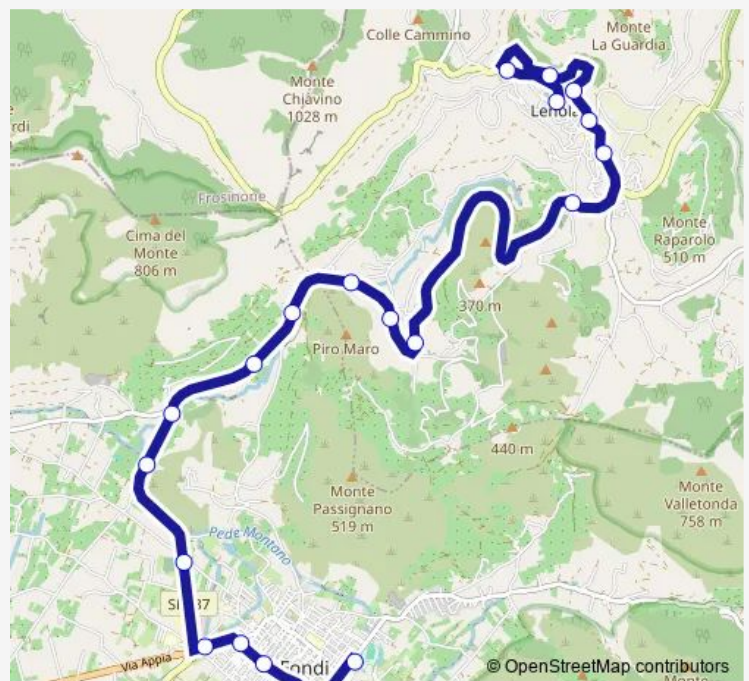

Monday 05:10-07:40

Tuesday 05:10-07:40

Wednesday 05:10-07:40

Thursday 05:10-07:40

Friday 05:10-07:40

Saturday —

Sunday —

**Route info**

Direction: Fondi | Ist. Gobetti De Libero # f3982

Stops: 20

Trip Duration: 0 hour 25 min

Fondi - Lenola # Fo625a

Bus time schedules and route maps are available in an offline PDF at [busmaps.com](https://busmaps.com). Use the [busmaps.com](https://busmaps.com) website to see live bus times, train schedule or subway schedule, and step-by-step directions for all public transit in Fondi