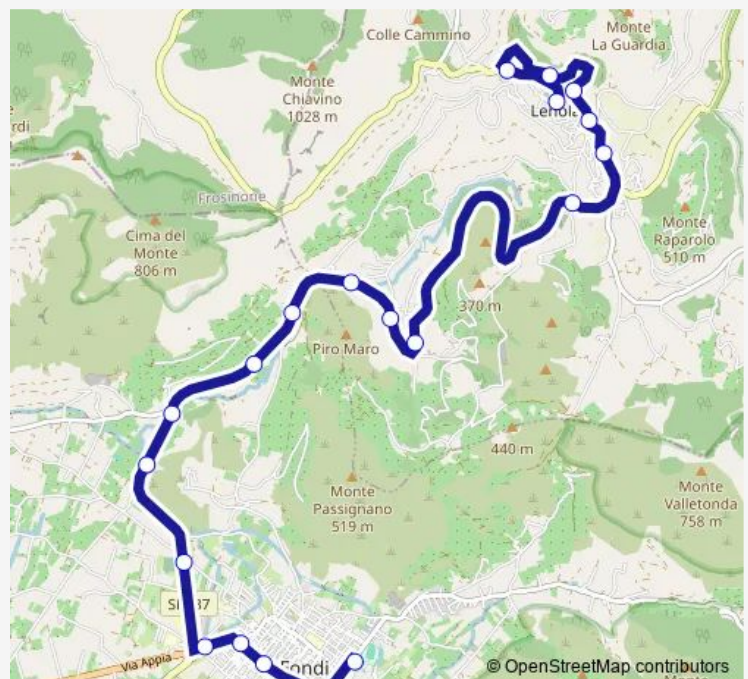

### Route schedule

Fondi | Ist. Gobetti De Libero # f3982 — Lenola | Largo Caduti # f4051

Monday 05:10-07:45

Tuesday 05:10-07:45

Wednesday 05:10-07:45

Thursday 05:10-07:45

Friday 05:10-07:45

Saturday —

### Route info

Direction: Fondi | Ist. Gobetti De Libero # f3982

Stops: 20

Trip Duration: 0 hour 24 min

Fondi - Lenola # Fo625a

Bus time schedules and route maps are available in an offline PDF at [busmaps.com](https://busmaps.com). Use the [busmaps.com](https://busmaps.com) website to see live bus times, train schedule or subway schedule, and step-by-step directions for all public transit in Fondi