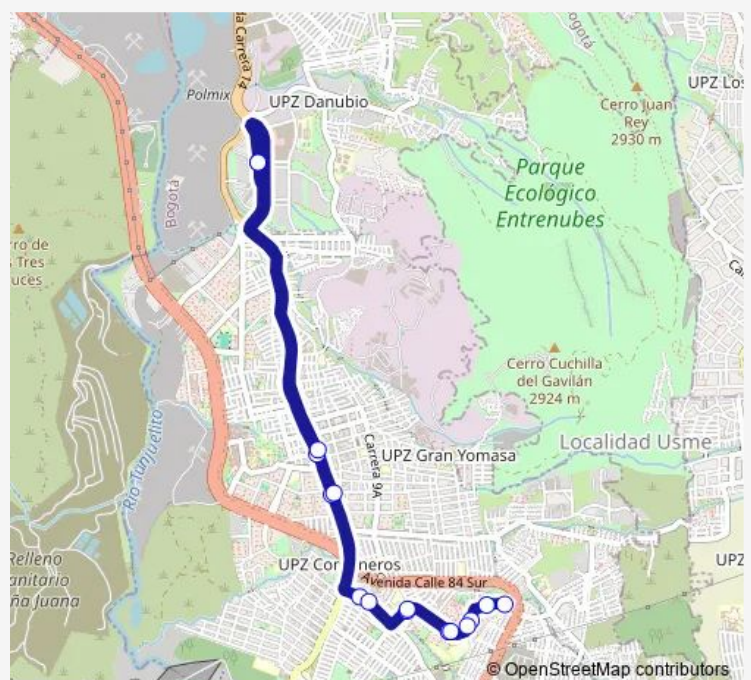

CL 89 Sur - KR 5b

KR 8 - CL 89 Sur

CL 91 Sur - KR 9b

AV. Caracas - CL 76B Sur

AV. Caracas - CL 75 Sur

Portal Usme - 3-2 Santa Librada

Route schedule

Portal Usme - 3-2 Santa Librada — Portal Usme - 3-2 Santa Librada

Monday 04:30-15:56

Tuesday 04:30-15:56

Wednesday 04:30-15:56

Thursday 04:30-15:56

Friday 04:30-15:56

Saturday 04:30-15:56

Sunday —

Route info

Direction: Portal Usme - 3-2 Santa Librada

Stops: 16

Trip Duration: 7 hour 58 min

3-3 Bus time schedules and route maps are available in an offline PDF at busmaps.com. Use the busmaps.com website to see live bus times, train schedule or subway schedule, and step-by-step directions for all public transit in Bogota