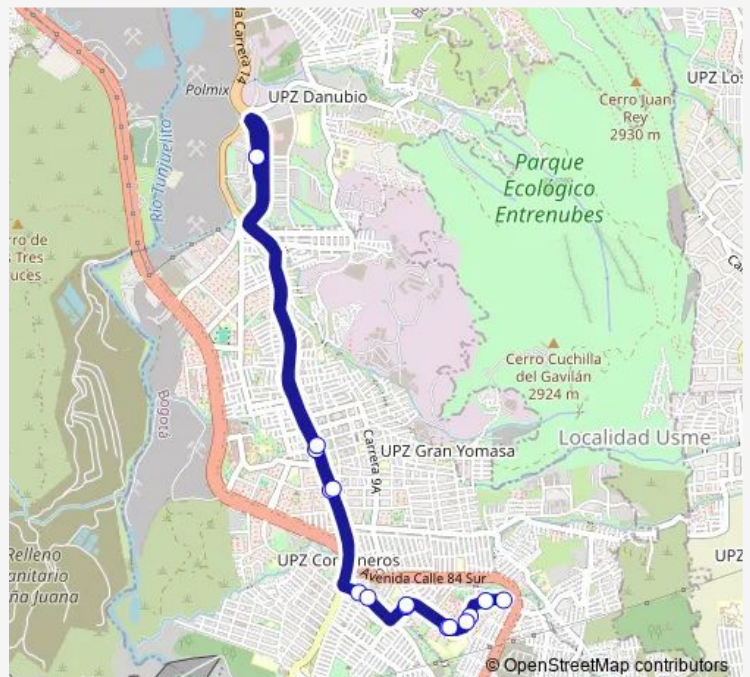

Bus 3-3

[Go to website](#)

Direction

Portal Usme - 3-3 Chuniza — Portal Usme - 3-3 Chuniza

16 stops

[Open route schedule](#)

Portal Usme - 3-3 Chuniza

AV. Caracas - CL 75 Sur

AV. Caracas - CL 76B Sur

CL 91 Sur - KR 11

KR 8 - CL 89B Sur

CL 89 Sur - KR 5

DG 88 Sur - TV 4A

CL 87B Sur - KR 2B

CL 87B Sur - TV 2C

DG 88 Sur - TV 4B

CL 89 Sur - KR 5B

KR 8 - CL 89 Sur

CL 91 Sur - KR 9B

AV. Caracas - CL 76B Sur

AV. Caracas - CL 75 Sur

Portal Usme - 3-3 Chuniza

Route schedule

Portal Usme - 3-3 Chuniza — Portal Usme - 3-3 Chuniza

Monday 04:30-15:56

Tuesday 04:30-15:56

Wednesday 04:30-15:56

Thursday 04:30-15:56

Friday 04:30-15:56

Saturday 04:30-15:56

Sunday —

Route info

Direction: Portal Usme - 3-3 Chuniza

Stops: 16

Trip Duration: 7 hour 58 min