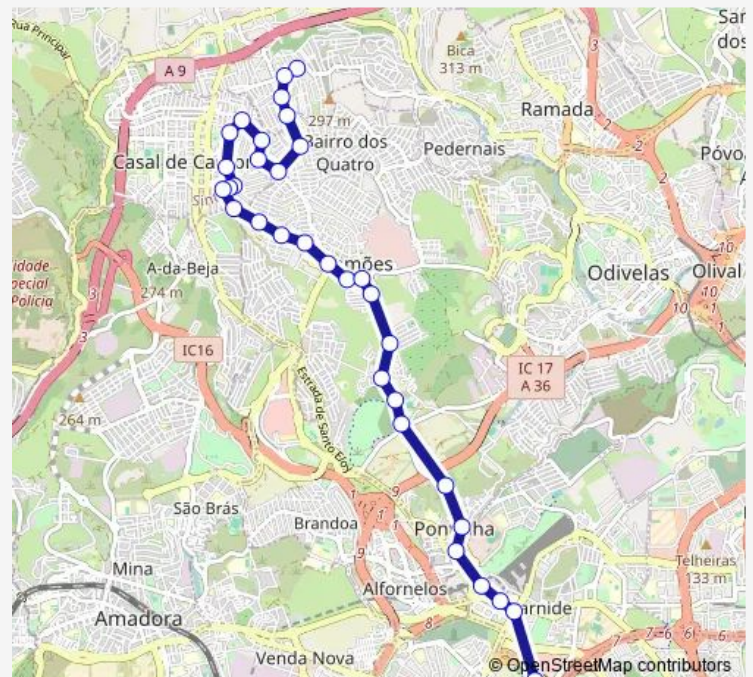

Bus 236 - Casal Novo - Pontinha (Metro)

[Go to website](#)

Direction

Casal Novo (Esc Primária) — Lisboa (Colégio Militar)

33 stops

[Open route schedule](#)

Casal Novo (Esc Primária)

Casal Novo

Casal Novo 1063

Casal Novo 739

Casal Bispo (Casal Abadeço)

Casal Bispo (R Figueira)

Casal Bispo (R Padre Cruz Fte 62)

Casal Bispo (R Gen Humb Delgado 201)

Casal Cambra (Av Cabo Verde 21 A)

Casal Cambra (Av Angola Fte 102)

Casal Cambra (Av Angola 73)

Casal Cambra (Av Angola Fte 26 A)

Casal Cambra (R Sta Isabel) (X) R Pedro Alv Cabral

Casal Cambra (Av S Tomé e Príncipe) (X) R D Duarte

Casal Cambra (Av S Tomé e Príncipe 25)

Casal Silveira (R Sto Estevão) Chafariz

Casal Silveira (R Sto Estevão 404)

Casal Silveira (X) R 2 Abril

Casal Segolim (Supermercado)

Famões (R Feliciano Ant Carvalho)

Famões (Rotunda Moinho)

Route schedule

Casal Novo (Esc Primária) — Lisboa (Colégio Militar)

Monday 20:25-21:50

Tuesday 20:25-21:50

Wednesday 20:25-21:50

Thursday 20:25-21:50

Friday 20:25-21:50

Saturday 05:55-20:35

Sunday 06:30

Route info

Direction: Casal Novo (Esc Primária)

Stops: 33

Trip Duration: 0 hour 30 min

■ 236 - Casal Novo - Pontinha (Metro)