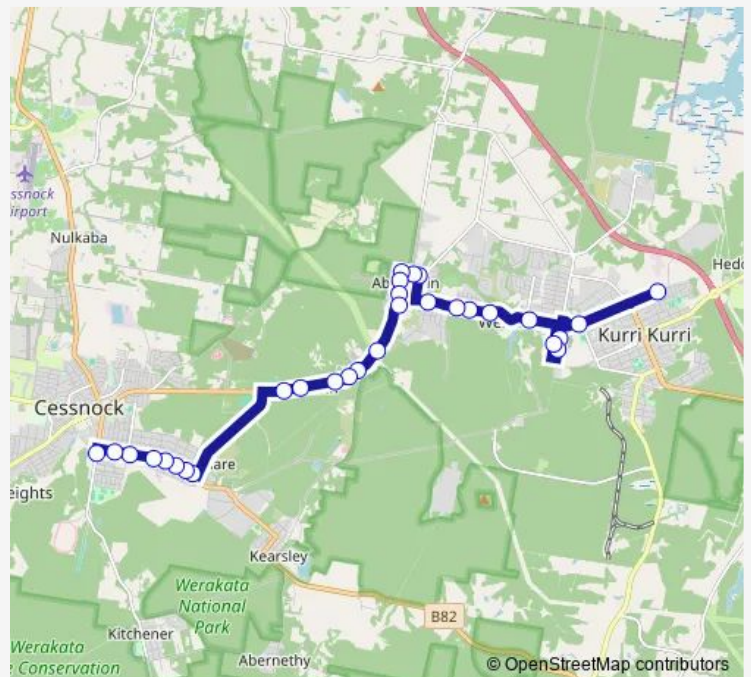

School Bus S891 Kurri Kurri HS to Vincent St opp Rover Depot

[Go to website](#)

Direction

Kurri Kurri High School, Northcote St — Vincent St Opp Rover Depot

30 stops

[Open route schedule](#)

- Kurri Kurri High School, Northcote St
- Margaret Johns Park, Northcote St
- Kurri Kurri Cemetary, Hospital Rd
- Hospital Rd At Gover St
- Ernie Dunlop Park, Webb St
- Cessnock Rd Before Kline St
- Cessnock Rd After Date Av
- Cessnock Rd Opp Church St
- Cessnock Rd Opp Vera St
- Edgeworth David Memorial Park, Cessnock Rd
- Grafton St At Tamworth St
- Tamworth St Before Bathurst St
- Tamworth St At Goulburn St
- Abermain Bowling Club, Goulburn St
- Abermain Public School, Goulburn St
- Cessnock Rd Opp Goulburn St
- Cessnock Rd Opp Carrs Rd
- Cessnock Rd After Northumberland St
- Cessnock Rd Before Fisher St
- Cessnock Rd Before Henderson St

Route schedule

Kurri Kurri High School, Northcote St — Vincent St Opp Rover Depot

Monday	15:55
Tuesday	15:55
Wednesday	—
Thursday	—
Friday	15:55
Saturday	—
Sunday	—

Route info

Direction: Kurri Kurri High School, Northcote St

Stops: 30

Trip Duration: 0 hour 35 min

Cessnock Rd Before Kemp St

Cessnock Rd Opp Aberdare St

Aberdare St After Colliery St

Aberdare St At Caledonian St

Aberdare St At Kearsley St

Aberdare St After Pokolbin St