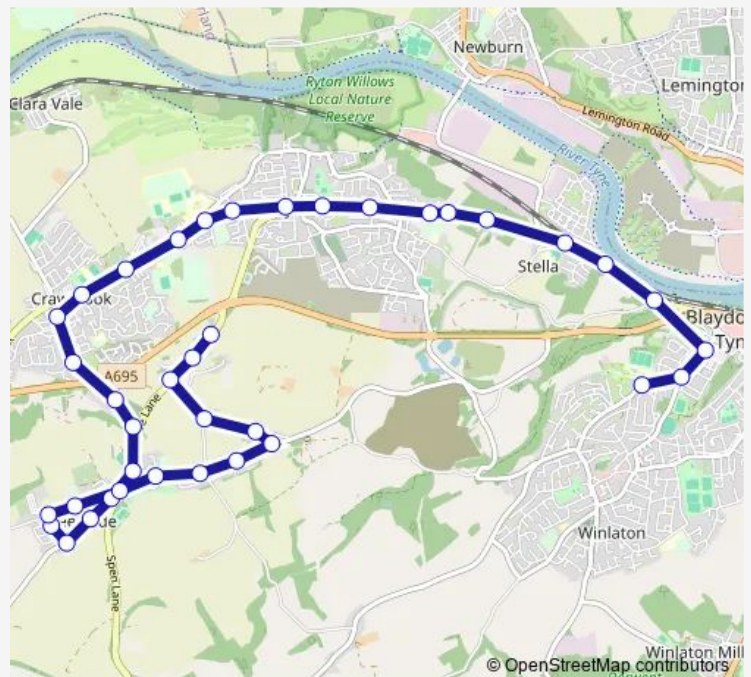

Greenside Road - Westwood View

Greenside Road

Greenside Road-Church

Route schedule

Back Lane-School — Woodside Lane-Green Grove

Monday —

Tuesday —

Wednesday —

Thursday —

Friday 15:00

Saturday —

Sunday —

Route info

Direction: Back Lane-School

Stops: 38

Trip Duration: 0 hour 35 min

S891 — St Thomas More Catholic Scool - Wooside

Woodside Lane-Heathfield Gardens

Lead Road

Lead Road-Sunny Brae

Lead Road-Cameron's Cottages

Rockwood Hill Estate

Rockwood Hill Estate

Rockwood Hill Road-Ashwood Terrace

Lead Road

Lead Road-Bells Cottages

Lead Road-Dyke Heads Lane

Folly

Lead Lane-Folly Farm

Folly Lane-Alma Terrace

Folly Lane-Dyke Head

Woodside Lane-Maiden Lane