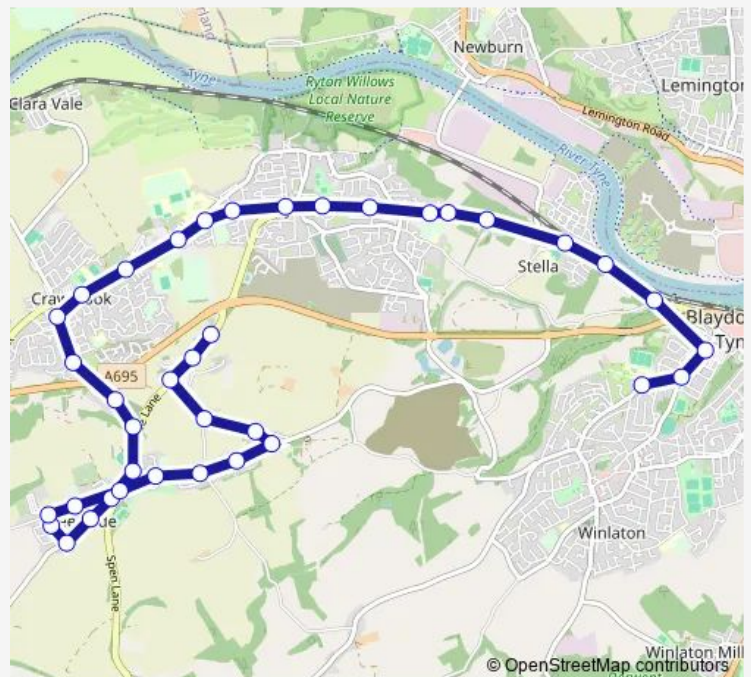

Greenside Road - Westwood View

Greenside Road

Greenside Road-Church

Route schedule

Back Lane-School — Woodside Lane-Green Grove

Monday —

Tuesday —

Wednesday —

Thursday —

Friday 15:00

Saturday —

Sunday —

Route info

Direction: Back Lane-School

Stops: 38

Trip Duration: 0 hour 35 min

S891 — St Thomas More Catholic Scool - Wooside

Woodside Lane-Heathfield Gardens

Lead Road

Lead Road-Sunny Brae

Lead Road-Cameron's Cottages

Rockwood Hill Estate

Rockwood Hill Estate

Rockwood Hill Road-Ashwood Terrace

Lead Road

Lead Road-Bells Cottages

Lead Road-Dyke Heads Lane

Folly

Lead Lane-Folly Farm

Folly Lane-Alma Terrace

Folly Lane-Dyke Head

Woodside Lane-Maiden Lane