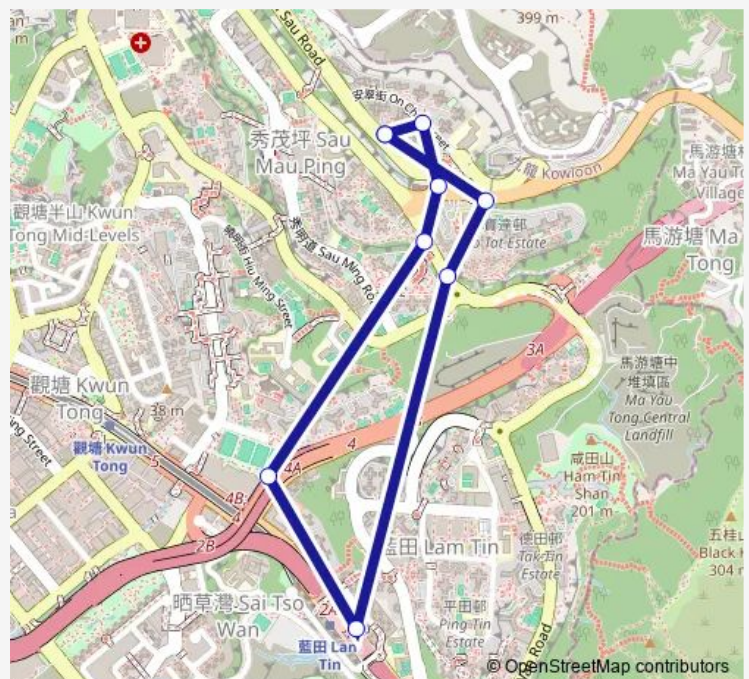

[Kmb+Ctb] SAU FAI House/
Sau FAI House SAU MAU Ping Estate, SAU MAU Ping Road[[Kmb] SAU FAI House

[Kmb+Ctb] PO TAT Estate BBI/
Po TAT Estate, PO LAM Road[[Kmb] PO TAT Estate Bbi

[Kmb] SIN TAT House

[Kmb] ON TAT BUS Terminus

Route schedule

[Kmb] ON TAT BUS Terminus — [Kmb] ON TAT BUS Terminus

Monday	06:00-07:36
Tuesday	06:00-07:36
Wednesday	06:00-07:36
Thursday	06:00-07:36
Friday	06:00-07:36
Saturday	—
Sunday	—

Route info

Direction: [Kmb] ON TAT BUS Terminus

Stops: 9

Trip Duration: 0 hour 9 min

■ 213S — ON TAT - LAM TIN Station (Circular)

213S Bus time schedules and route maps are available in an offline PDF at busmaps.com. Use the busmaps.com website to see live bus times, train schedule or subway schedule, and step-by-step directions for all public transit in Kwun Tong