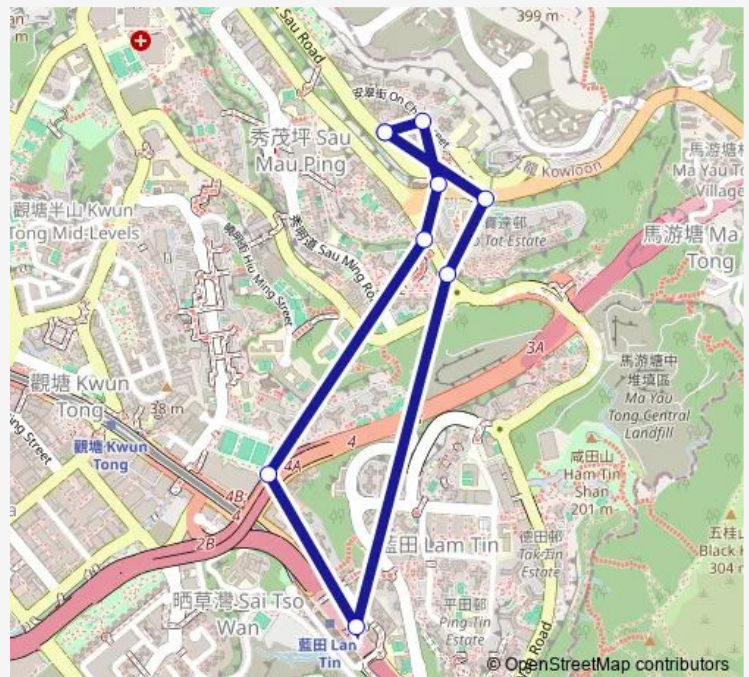

[Kmb+Ctb] SAU FAI House/
Sau FAI House SAU MAU Ping Estate, SAU MAU Ping Road[[Kmb] SAU FAI House

[Kmb+Ctb] PO TAT Estate BBI/
Po TAT Estate, PO LAM Road[[Kmb] PO TAT Estate Bbi

[Kmb] SIN TAT House

[Kmb] ON TAT BUS Terminus

Route schedule

[Kmb] ON TAT BUS Terminus — [Kmb] ON TAT BUS Terminus

Monday	06:00-07:36
Tuesday	06:00-07:36
Wednesday	06:00-07:36
Thursday	06:00-07:36
Friday	06:00-07:36
Saturday	—
Sunday	—

Route info

Direction: [Kmb] ON TAT BUS Terminus

Stops: 9

Trip Duration: 0 hour 8 min

■ 213s — ON TAT - LAM TIN Station (Circular)

213s Bus time schedules and route maps are available in an offline PDF at busmaps.com. Use the busmaps.com website to see live bus times, train schedule or subway schedule, and step-by-step directions for all public transit in Kwun Tong