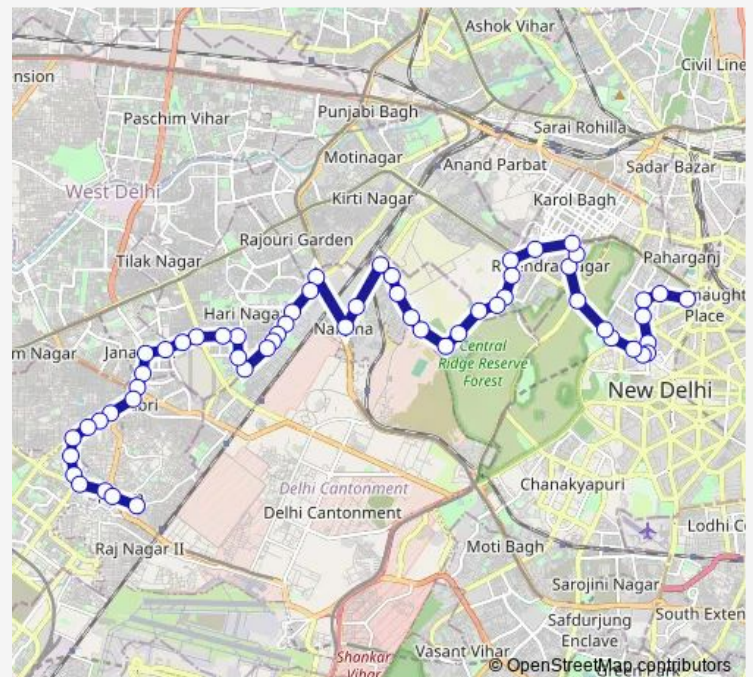

Janak Vihar

Pusa Quarters

Nasc Dasghara

Route schedule

Shivaji Stadium Terminal — Mangla Puri Terminal

Monday 07:43-19:38

Tuesday 07:43-19:38

Wednesday 07:43-19:38

Thursday 07:43-19:38

Friday 07:43-19:38

Saturday 07:43-19:38

Sunday 07:43-19:38

Route info

Direction: Shivaji Stadium Terminal

Stops: 57

Trip Duration: 1 hour 44 min