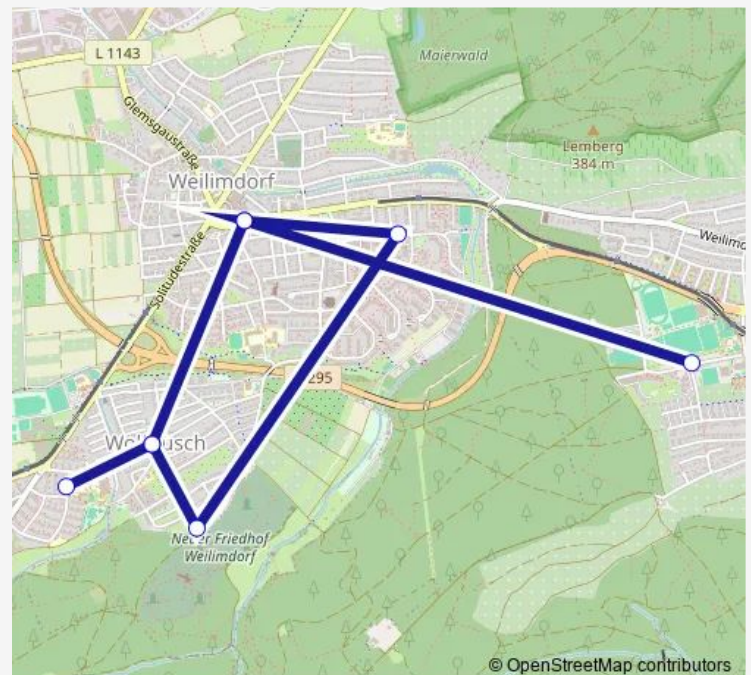

Direction

Weilimdorf Löwen-Markt — Triebweg

8 stops

[Open route schedule](#)

Weilimdorf Löwen-Markt

Hubertusplatz

Grubenäcker

Hubertusplatz

Wolfbusch Friedhof

Kaiserslauterer Straße

Weilimdorf Löwen-Markt

Triebweg

Route schedule

Weilimdorf Löwen-Markt — Triebweg

Monday 09:15-12:11

Tuesday 09:15-12:11

Wednesday 09:15-12:11

Thursday 09:15-14:26

Friday 09:15-14:46

Saturday —

Sunday —

Route info

Direction: Weilimdorf Löwen-Markt

Stops: 8

Trip Duration: 0 hour 23 min

BB05 Bus time schedules and route maps are available in an offline PDF at busmaps.com. Use the busmaps.com website to see live bus times, train schedule or subway schedule, and step-by-step directions for all public transit in Stuttgart