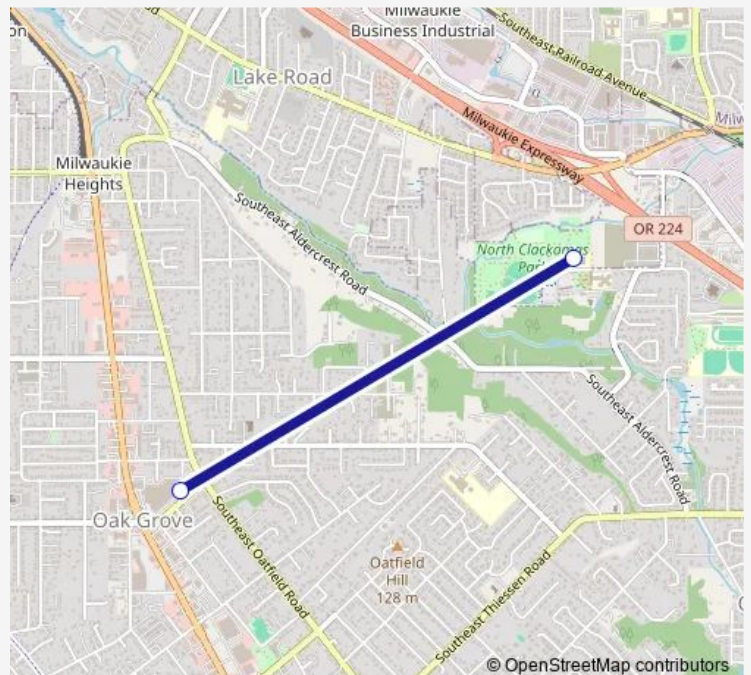

Bus The Milwaukie Center Shopping

[Go to website](#)

Direction

The Milwaukie Center — Fred Meyer (Milwaukie)

2 stops

[Open route schedule](#)

The Milwaukie Center

Fred Meyer (Milwaukie)

Route schedule

The Milwaukie Center — Fred Meyer (Milwaukie)

Monday	—
Tuesday	09:00
Wednesday	—
Thursday	—
Friday	—
Saturday	—
Sunday	—

Route info

Direction: The Milwaukie Center

Stops: 2

Trip Duration: 3 hour 0 min

The Milwaukie Center Shopping

Direction

Fred Meyer (SE 82nd Drive, Clackamas) — The Milwaukie Center

2 stops

[Open route schedule](#)

Fred Meyer (SE 82nd Drive, Clackamas)

The Milwaukie Center

Route schedule

Route info

Direction: Fred Meyer (SE 82nd Drive, Clackamas)

Stops: 2

Trip Duration: 4 hour 0 min

Direction

Fred Meyer (Milwaukie) — The Milwaukie Center

2 stops

[Open route schedule](#)