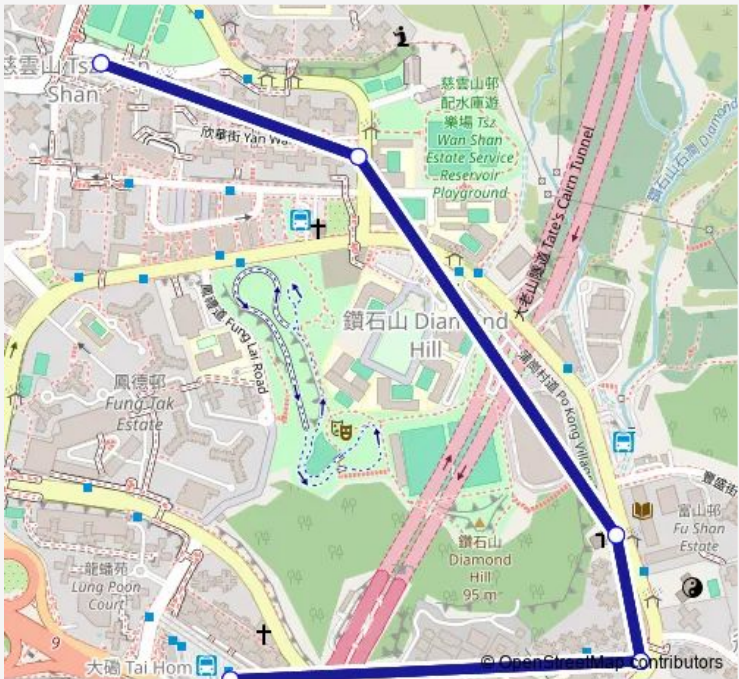

5 stops

[Open route schedule](#)

- Diamond Hill Station Public Transport Interchange
- Hammer Hill Road, Outside Grand View Garden Commercial AND CAR Park Block
- PO Kong Village Road, Opposite TO FU YAN House, FU Shan Estate|Po Kong Village Road, Outside Abounding Grace Baptist Church
- TSZ WAN Shan Road, Opposite TAK OI Secondary School|Tsz WAN Shan Road, Opposite TO TAK OI Secondary School
- WAI WAH Street, Outside TSZ WAN Shan Shopping Centre

Route schedule

Diamond Hill Station Public Transport Interchange — WAI WAH Street, Outside TSZ WAN Shan Shopping Centre

Monday	06:30
Tuesday	06:30
Wednesday	06:30
Thursday	06:30
Friday	06:30
Saturday	06:30
Sunday	06:30

Route info

Direction: Diamond Hill Station Public Transport Interchange

Stops: 5

Trip Duration: 0 hour 8 min

■ 19S — Diamond Hill Station Public Transport Interchange - TSZ WAN Shan Shopping Centre (...)

### Direction

WAI WAH Street, Outside TSZ WAN Shan Shopping Centre — Diamond Hill Station Public Transport Interchange

6 stops

[Open route schedule](#)

WAI WAH Street, Outside TSZ WAN Shan Shopping Centre