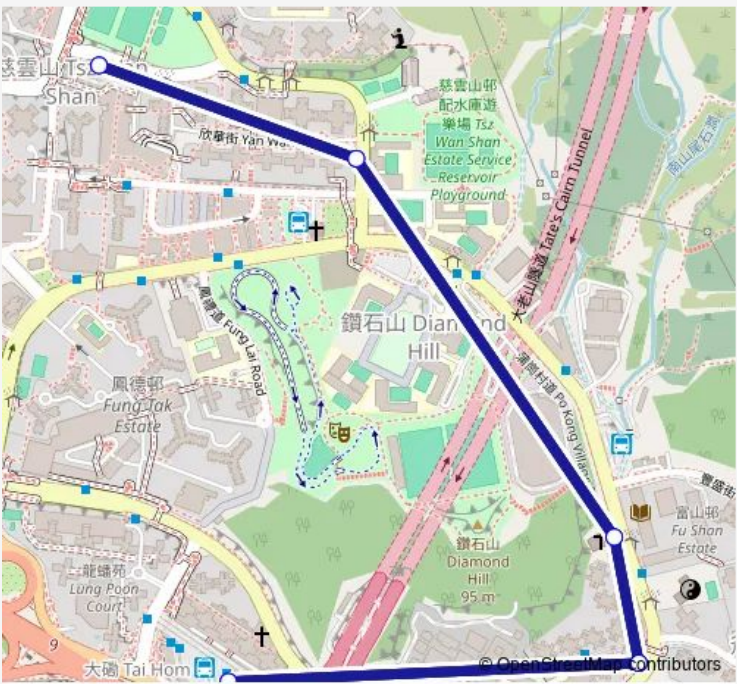

Bus 19s Diamond Hill Station Public Transport Interchange - TSZ WAN Shan Shopping Centre (Supplementary Service)

[Go to website](#)

Direction
 Diamond Hill Station Public Transport Interchange — WAI WAH Street, Outside TSZ WAN Shan Shopping Centre

Route schedule

Diamond Hill Station Public Transport Interchange — WAI WAH Street, Outside TSZ WAN Shan Shopping Centre

Monday	06:30
Tuesday	06:30
Wednesday	06:30
Thursday	06:30
Friday	06:30
Saturday	06:30
Sunday	06:30

Route info

Direction: Diamond Hill Station Public Transport Interchange

Stops: 5

Trip Duration: 0 hour 9 min

■ 19s — Diamond Hill Station Public Transport Interchange - TSZ WAN Shan Shopping Centre (Supplementary... **BusMaps**

Direction

WAI WAH Street, Outside TSZ WAN Shan Shopping Centre — Diamond Hill Station Public Transport Interchange

6 stops

[Open route schedule](#)

WAI WAH Street, Outside TSZ WAN Shan Shopping Centre

TSZ WAN Shan Road, Outside Ching Hong House, TSZ Ching Estate