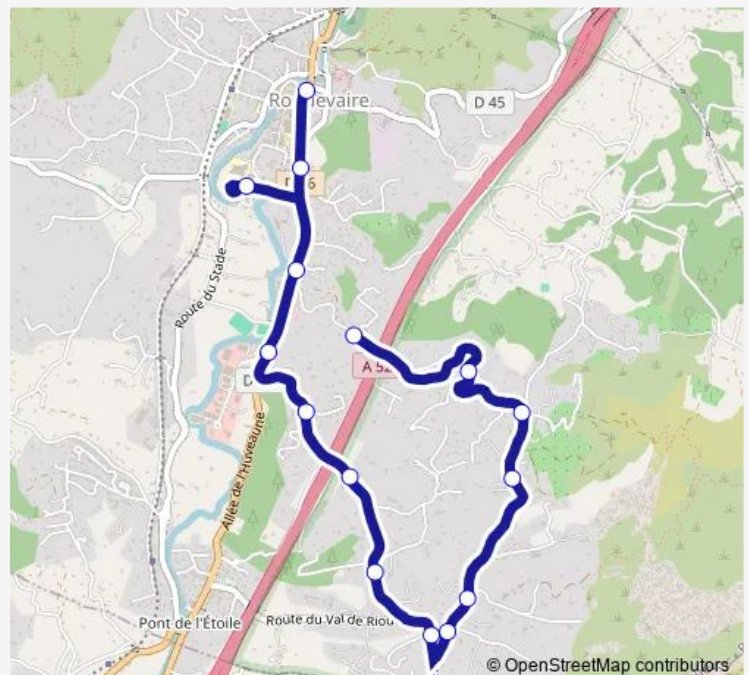

Tuesday 15:35-16:35

Wednesday 12:10

Thursday 15:35-16:35

Friday 15:35-16:35

Saturday —

Sunday —

Route info

Direction: Eglise de Roquevaire

Stops: 15

Trip Duration: 0 hour 23 min

Direction

La Cougoulière — Eglise de Roquevaire

15 stops

[Open route schedule](#)

La Cougoulière

Chemin de Valcros

Piguière

La Cauvine

Le Lavoir

Le Coulalet

Val de Riou

Chemin du Caou

Bastide Thouron

Les Thourons

Tuesday 07:35-08:25

Wednesday 07:35-08:25

Thursday 07:35-08:25

Friday 07:35-08:25

Saturday —

Sunday —

Route info

Direction: La Cougoulière