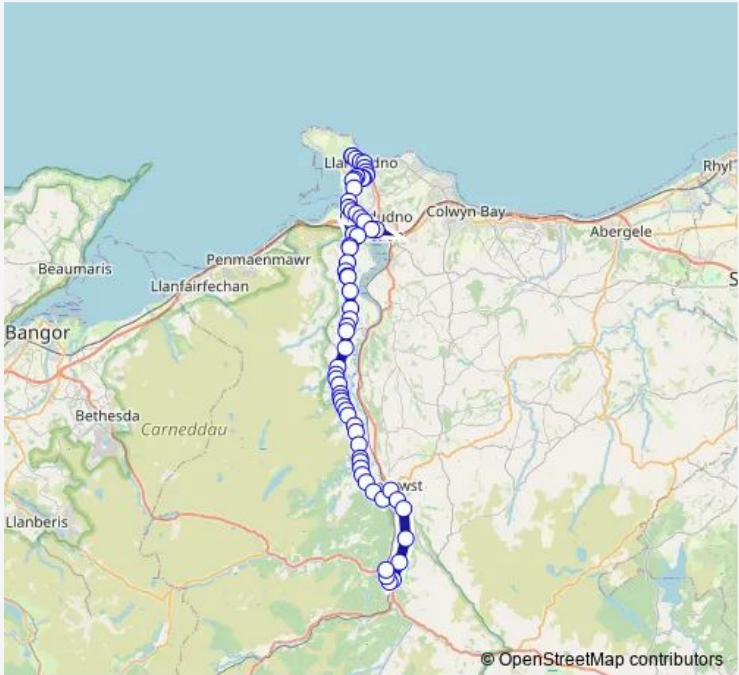

Bus 19S Llandudno - Cwm Penmachno via Llanrwst, Betws y Coed

[Go to website](#)

Direction
 Betws-y-Coed Railway Station — Palladium Stop Y
 68 stops
[Open route schedule](#)

- Betws-y-Coed Railway Station
- Mount Garmon View
- Waterloo Hotel
- Rhyd-y-creuau
- Cilelcious Bridge
- Meadowvale
- Llwyn Brith
- Llanrwst Bridge
- Watling Street
- Llanrwst Bridge
- Gwydr Turn
- White Barn
- Pant-y-carw
- Ysgubor Gerrig
- Fairy Falls Hotel
- Alma House
- Prince's Arms Hotel
- Coed-Gwydr
- Trefriw Wells Spa
- Abbey View
- Newborough Arms

Route schedule
 Betws-y-Coed Railway Station — Palladium Stop Y

Monday	08:40-14:40
Tuesday	—
Wednesday	—
Thursday	08:40-14:40
Friday	08:40-14:40
Saturday	—
Sunday	08:40-14:40

Route info
 Direction: Betws-y-Coed Railway Station
 Stops: 68
 Trip Duration: 0 hour 55 min